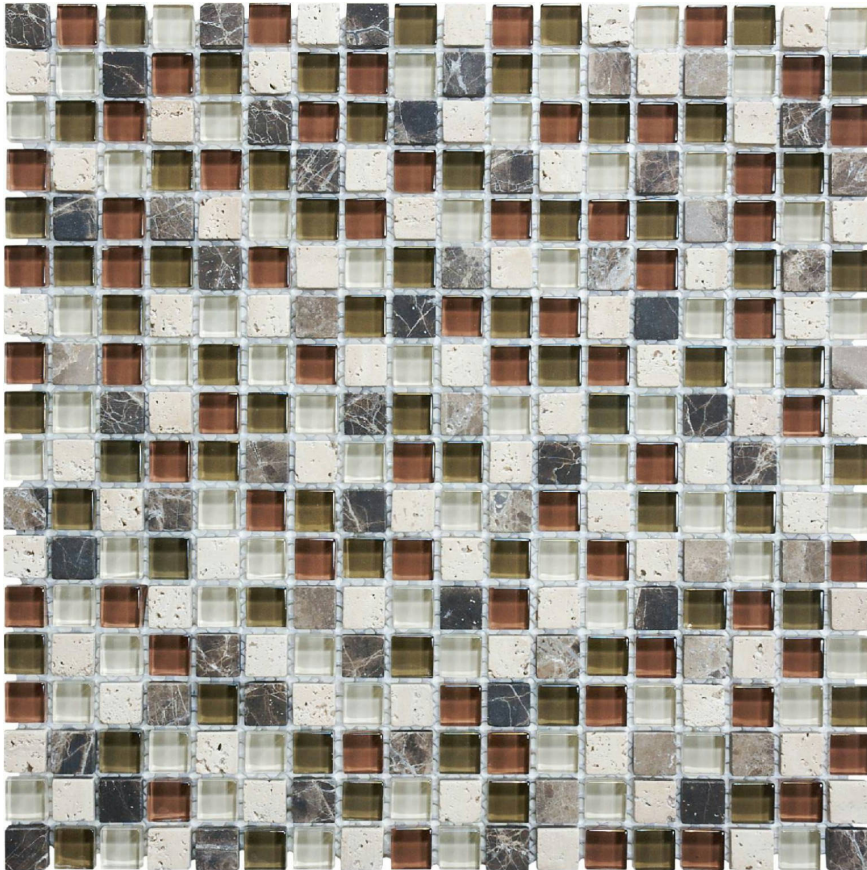

Tiles by Kia

PRODUCT 5/8X5/8 CABERNET MOSAIC

Mosaic and Decorative Tile | 12"x12" | Mixed Materials

TECHNICAL DATA

CODE: AC3001-01200

NAME: 5/8X5/8 Cabernet Mosaic

SIZE: 12"x12"

SERIES: Glass Stone

FINISH: Matt

LOOK: Multi-Look Mosaics

BILLING UNIT: SF

FAMILY: Mosaic and Decorative Tile

SPECIAL ORDER: Special Order

SUITABLE FOR: Indoor

TPOLOGY: Mixed Materials

TYPE OF PIECE: Mosaic