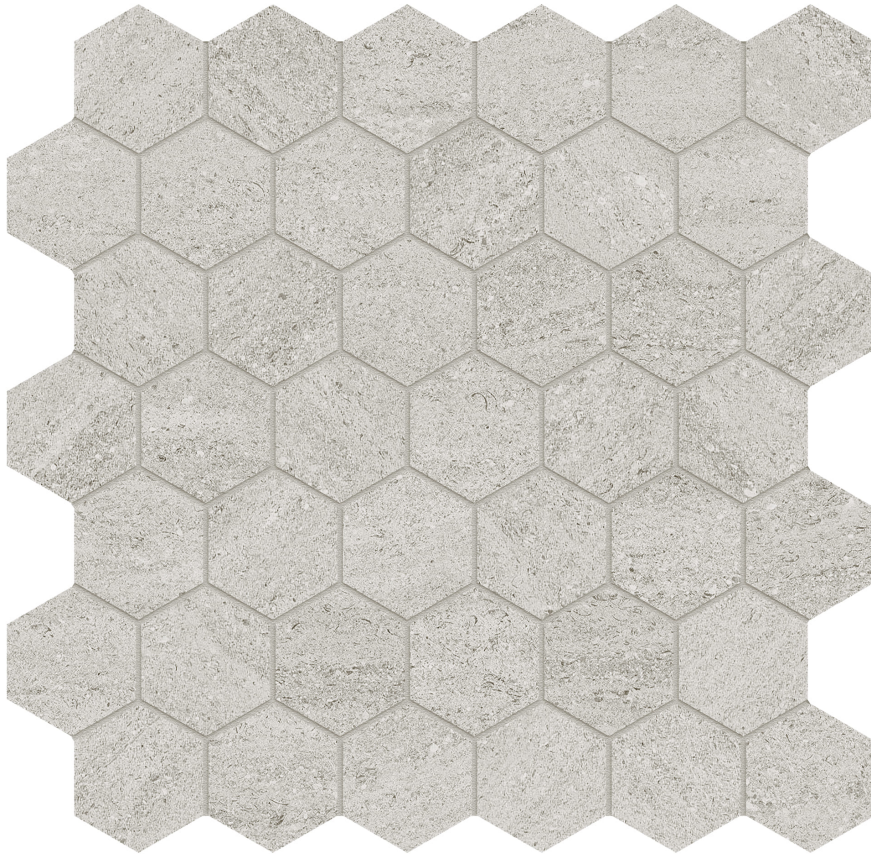

Tiles by Kia

PRODUCT LITHOFORM 2\" data-bbox="242 232 755 288"/>

Tile | 12"x12" | Porcelain

TECHNICAL DATA

CODE: AC8510-00370

NAME: Lithoform 2'' Hex Veincut Vista

SIZE: 12''x12''

SERIES: Lithoform

FINISH: Organic Matte

LOOK: Stone Look

EDGE: Rectified

FAMILY: Tile

SPECIAL ORDER: Special Order

STYLE: Contemporary

SUITABLE FOR: Indoor| Outdoor

TYPOLOGY: Porcelain

TYPE OF PIECE: Mosaic

USE: Floor and Wall

NOTES: This product is special order and cannot be cancelled, returned, or refunded.

PACKING

Size	Product type	BOX			PALLET		
		pcs	sqft	lb	boxes	sqft	lb
12"x12"	Mosaic	10	9.69		45		