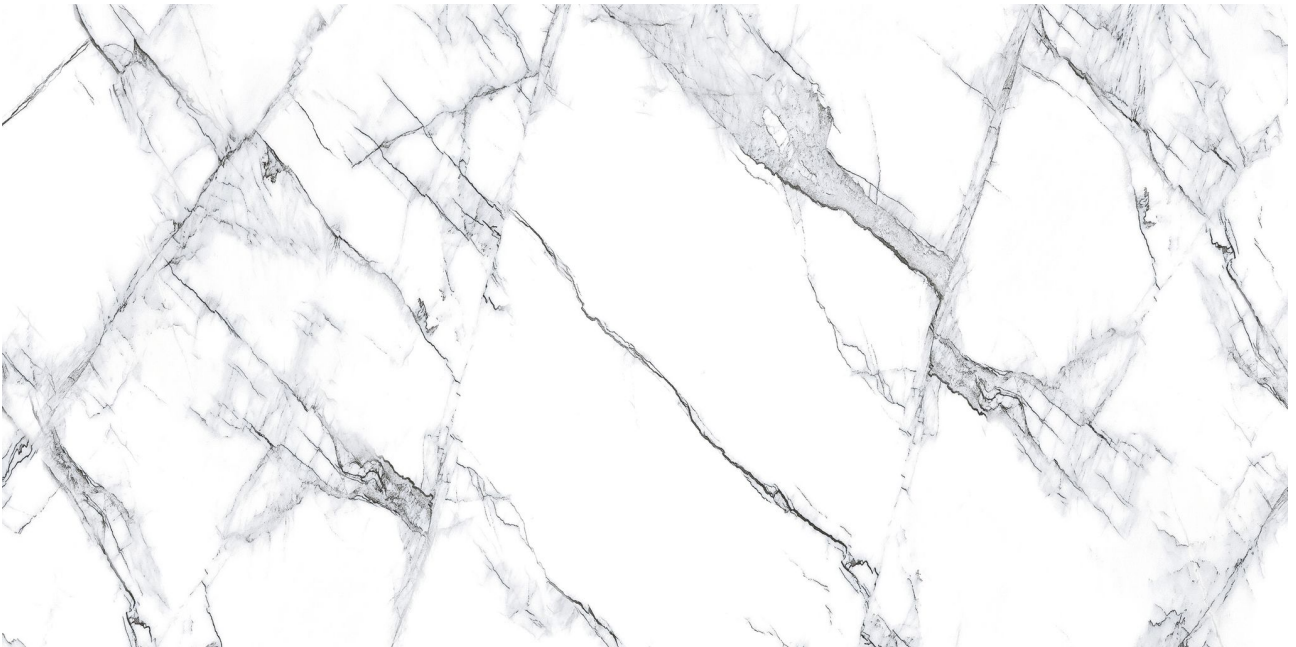

Tiles by Kia

PRODUCT

TREASURE ICE WHITE MARBLE 12X24 POLISHED

Tile | 12"x24" | Porcelain