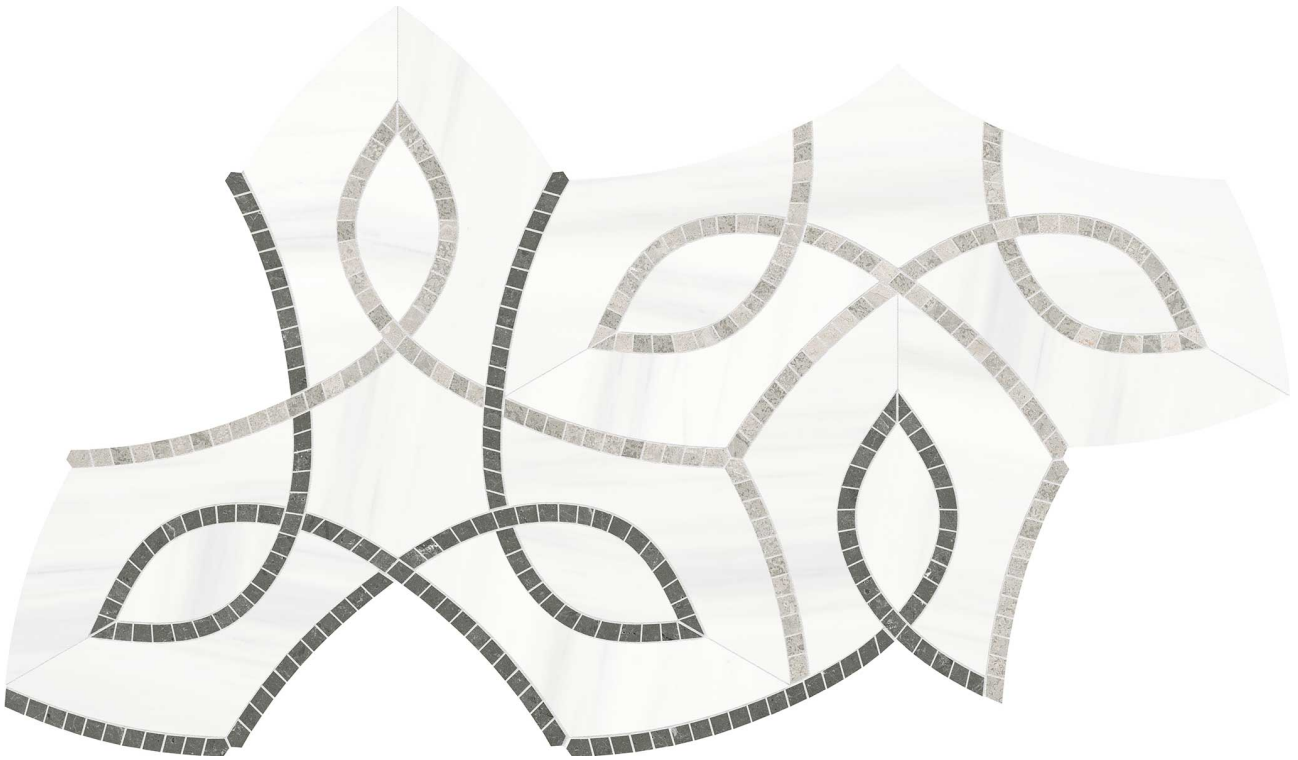

# Tiles by Kia

---

## PRODUCT UTOPIO VINE MIST MOSAIC

---

Stone | 7.8"x13.5" | Natural Stone

### TECHNICAL DATA

CODE: AS5001-04140

NAME: Utopio Vine Mist Mosaic

SIZE: 7.8"x13.5"

SERIES: Utopio

FINISH: Honed w/ Polished

BILLING UNIT: SF

FAMILY: Stone

SUITABLE FOR: Indoor|Shower

TPOLOGY: Natural Stone

TYPE OF PIECE: Mosaic

USE: Floor and Wall

NOTES: Mosaic sheet sizes are nominal and may vary slightly due to standard manufacturing tolerances.