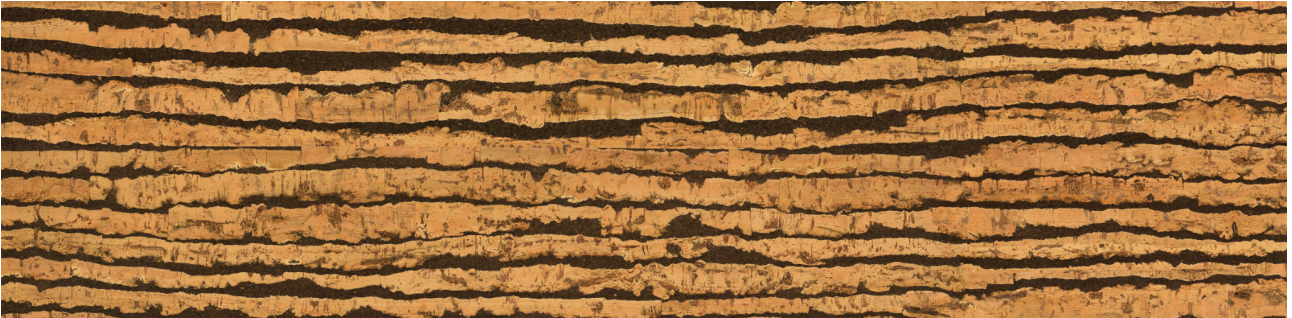

Tiles by Kia

PRODUCT CORK CLICK LANZAROTE

Waterproof Flooring | 12"x48,6" | HDF

TECHNICAL DATA

CODE: LCCORK202011

NAME: Cork Click Lanzarote

SIZE: 12"x48,6"

SERIES: True Earth Cork Click

FINISH: Matt

LOOK: Wood Look

CLICK SYSTEM: UNICLIC system

COMMERCIAL WARRANTY: Class 33

FAMILY: Waterproof Flooring

PAD THICKNESS: 1 mm

PAD TYPE: Cork Underlayment

RESIDENTIAL WARRANTY: Class 23

SPECIAL ORDER: Special Order

STYLE: Contemporary

SUITABLE FOR: Indoor

SURFACE TEXTURE: Cork

TYPOLOGY: HDF

TYPE OF PIECE: Field Tile

TOTAL THICKNESS: 10 mm

USE: Floor only