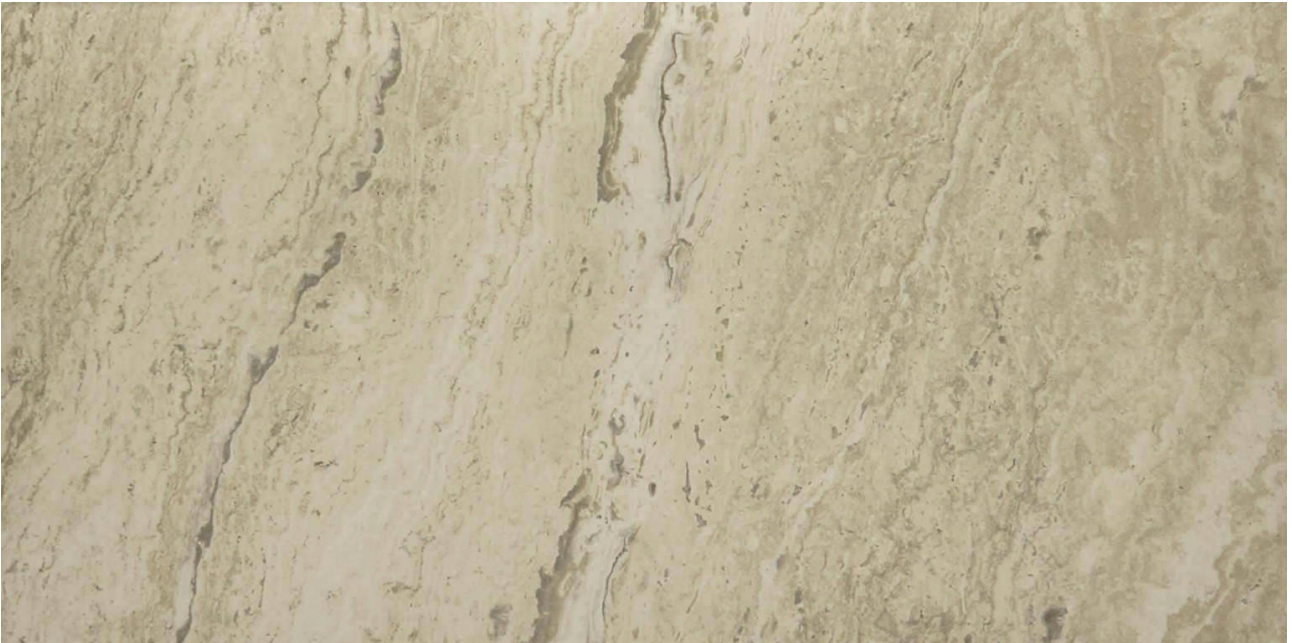

## PRODUCT 12X24F IVORY

---

Tile | 12"x24" | Porcelain

## TECHNICAL DATA

CODE: AC4500-00400

NAME: 12X24F Ivory

SIZE: 12"x24"

SERIES: Antico

FINISH: Satin

LOOK: Stone Look

BILLING UNIT: SF