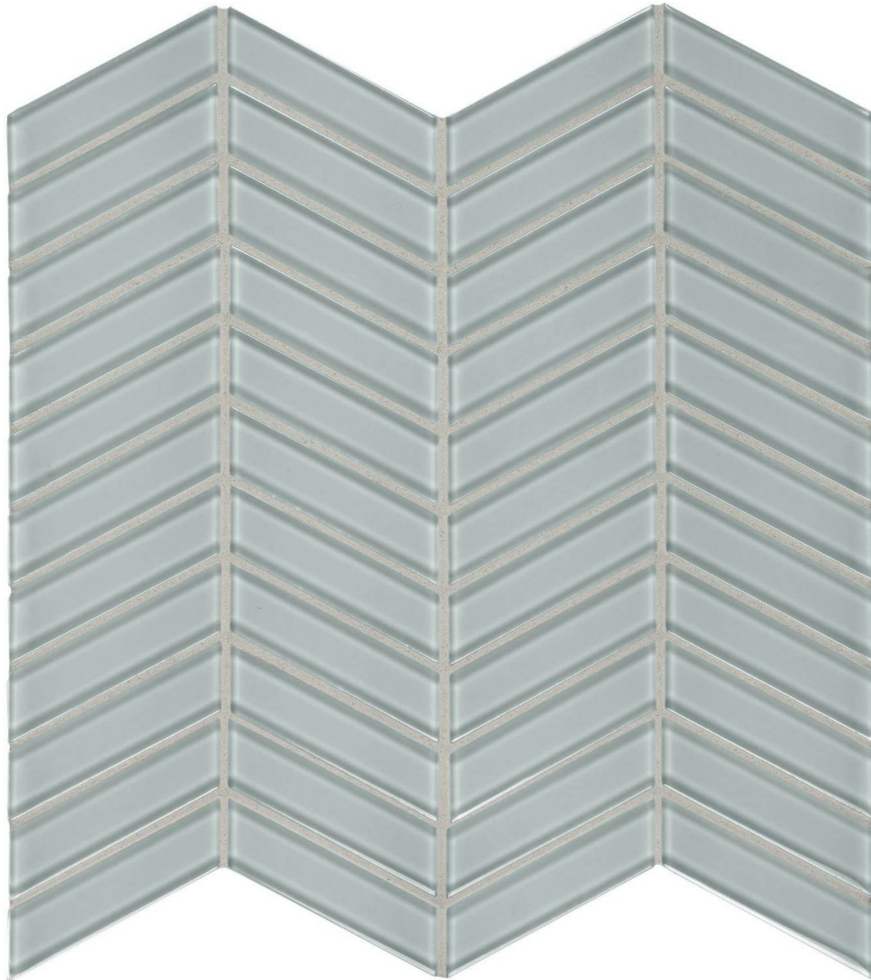

# Tiles by Kia

---

## PRODUCT CLOUD CHEVRON MOSAIC

---

Mosaic and Decorative Tile | 12"x12" |

## TECHNICAL DATA

CODE: AC3001-00270

NAME: Cloud Chevron Mosaic

SIZE: 12"x12"

SERIES: Element

FINISH: Gloss

LOOK: Glass

BILLING UNIT: SF

FAMILY: Mosaic and Decorative Tile

MOSAIC CHIP SIZE: Mesh-Mounted

SPECIAL ORDER: Special Order

STYLE: Classic

SUITABLE FOR: Indoor|Outdoor

TYPE OF PIECE: Mosaic

USE: Wall only

NOTES: This product is special order and cannot be cancelled, returned, or refunded