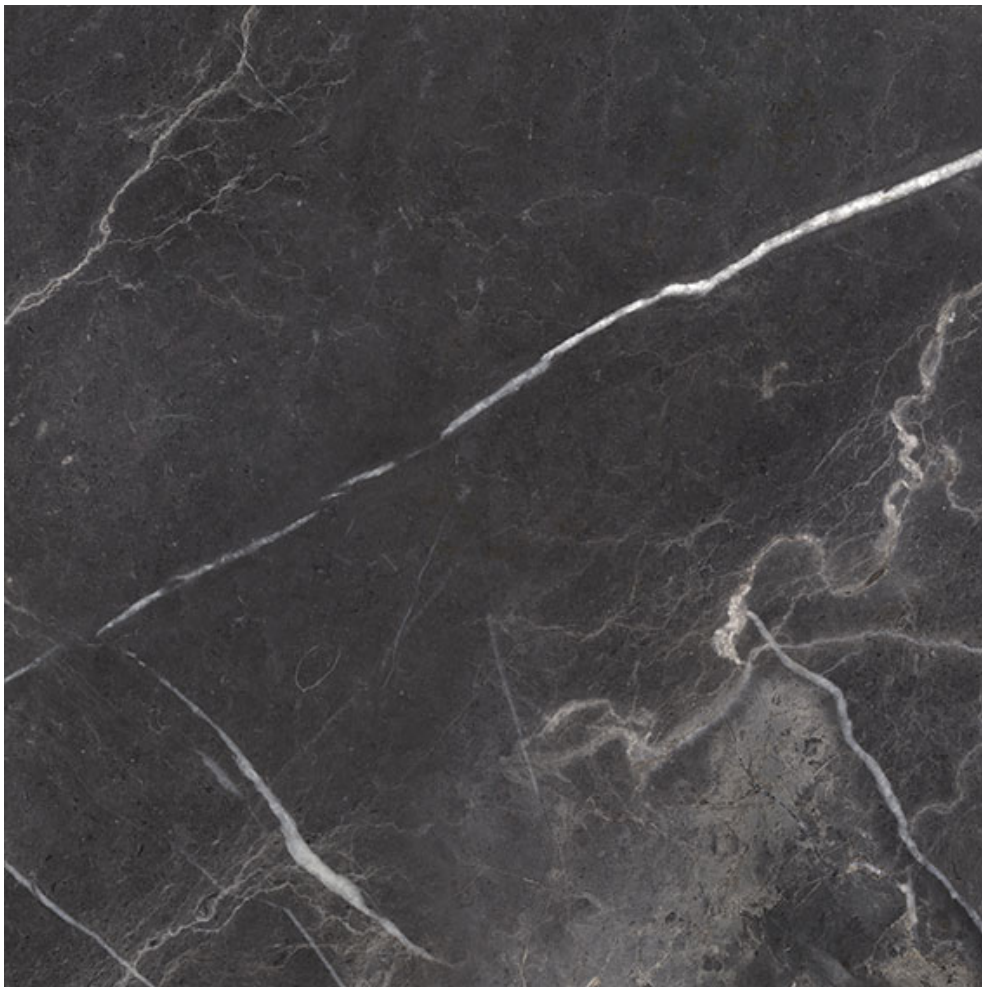

Tiles by Kia

PRODUCT
ROYAL STONEWORKS 24X24 TUSCAN FORGE VEIN
POLISHED

Tile | 24"x24" | Porcelain

TECHNICAL DATA

CODE: QUSW-TF-4P

NAME: Royal Stoneworks 24X24 Tuscan Forge Vein Polished

SIZE: 24"x24"

SERIES: Royal Stoneworks

FINISH: Polished

LOOK: Stone Look

EDGE: Rectified

FAMILY: Tile

FROST RESISTANCE: Yes

SHADE VARIATION: V3

SPECIAL ORDER: Special Order

STYLE: Contemporary

SUITABLE FOR: Indoor|Shower

TPOLOGY: Porcelain

TYPE OF PIECE: Field Tile

USE: Floor and Wall

NOTES: This product is special order and cannot be cancelled, returned, or refunded.

PACKING

Size	Product type	BOX			PALLET		
		pcs	sqft	lb	boxes	sqft	lb
24"x24"	Field Tile	3	11.52		42		