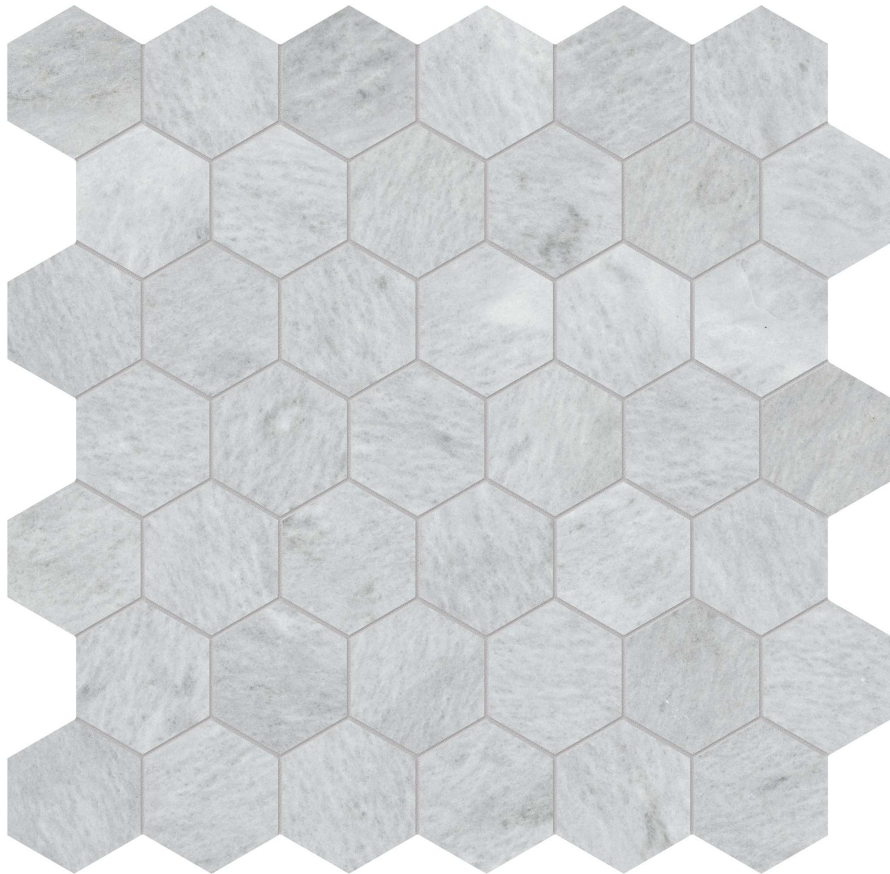

## PRODUCT AURA FRESCA 2 HEXAGON MOSAIC

---

Stone | 12"x12" | Marble

### TECHNICAL DATA

CODE: AS5001-02980

NAME: Aura Fresca 2 Hexagon Mosaic

SIZE: 12"x12"

SERIES: Aura Fresca

FINISH: Honed

BILLING UNIT: SF

FAMILY: Stone

MOSAIC CHIP SIZE: 2"x2"

SUITABLE FOR: Indoor|Shower

TYPOLOGY: Marble

TYPE OF PIECE: Mosaic

USE: Floor and Wall

NOTES: Sheet size shown is approximate. Actual dimensions refer to individual mosaic chips.