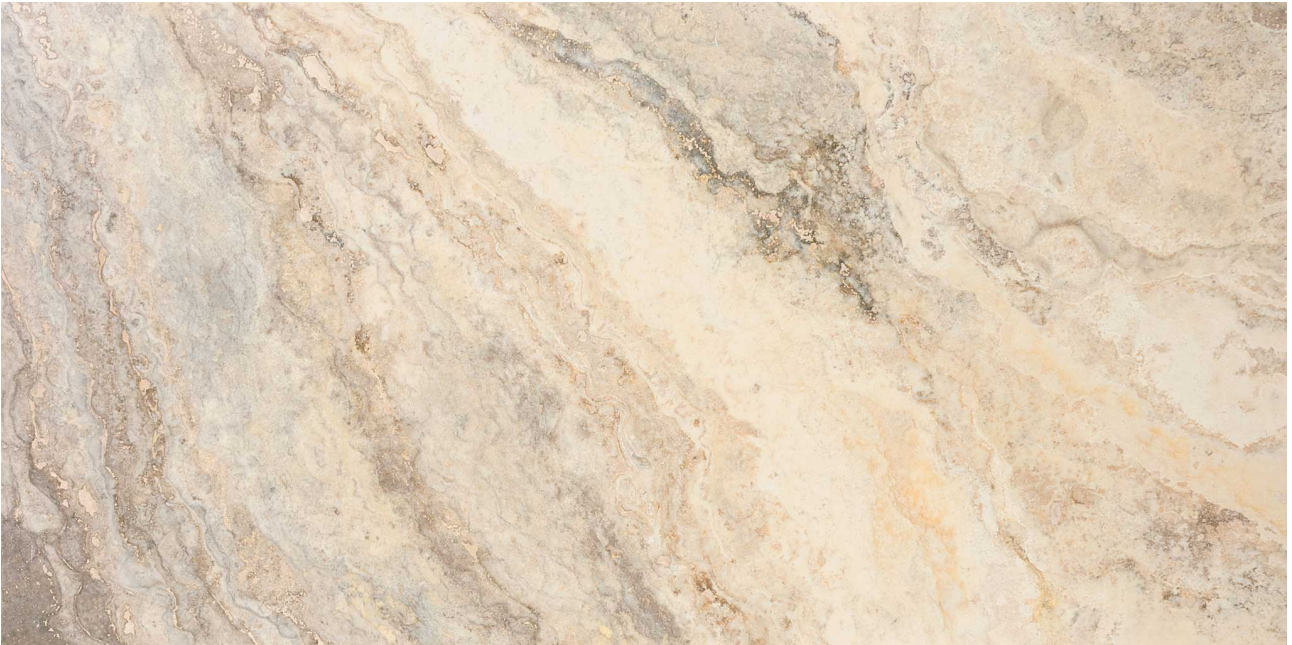

Tiles by Kia

PRODUCT
PICASSO 12X24

Stone | 12"x24" | Travertine

ROOM SCENES

TECHNICAL DATA

CODE: AS5000-01590
NAME: Picasso 12x24
SIZE: 12"x24"
SERIES: Picasso
FINISH: Filled & Honed
BILLING UNIT: SF
EDGE: Straight Edge
FAMILY: Stone
SUITABLE FOR: Indoor|Shower
TYPOLOGY: Travertine
TYPE OF PIECE: Field Tile
USE: Floor and Wall