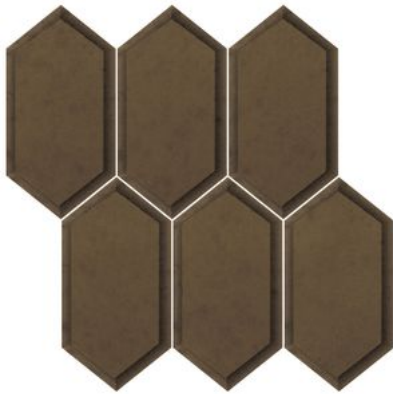

Tiles by Kia

SERIES OBSIDIAN

Glass | | Glass

Rustic glamour.

PRODUCTS

Obsidian Bronze Beveled Hexagon Mosaic
12"x12" | Glass

Obsidian Silver Beveled Hexagon Mosaic
12"x12" | Glass

Obsidian 3x12 Bronze
3"x12" | Glass

Obsidian 3x12 Silver
3"x12" | Glass

Obsidian 3x9 Bronze Beveled
3"x9" | Glass

Obsidian 3x9 Silver Beveled
3"x9" | Glass

ROOM SCENES

Size	Product type	BOX			PALLET		
		pcs	sqft	lb	boxes	sqft	lb
12"x12"	Mosaic	10	9.59				
3"x12"	Field Tile	20	4.71				
3"x9"	Field Tile	28	4.95		84		