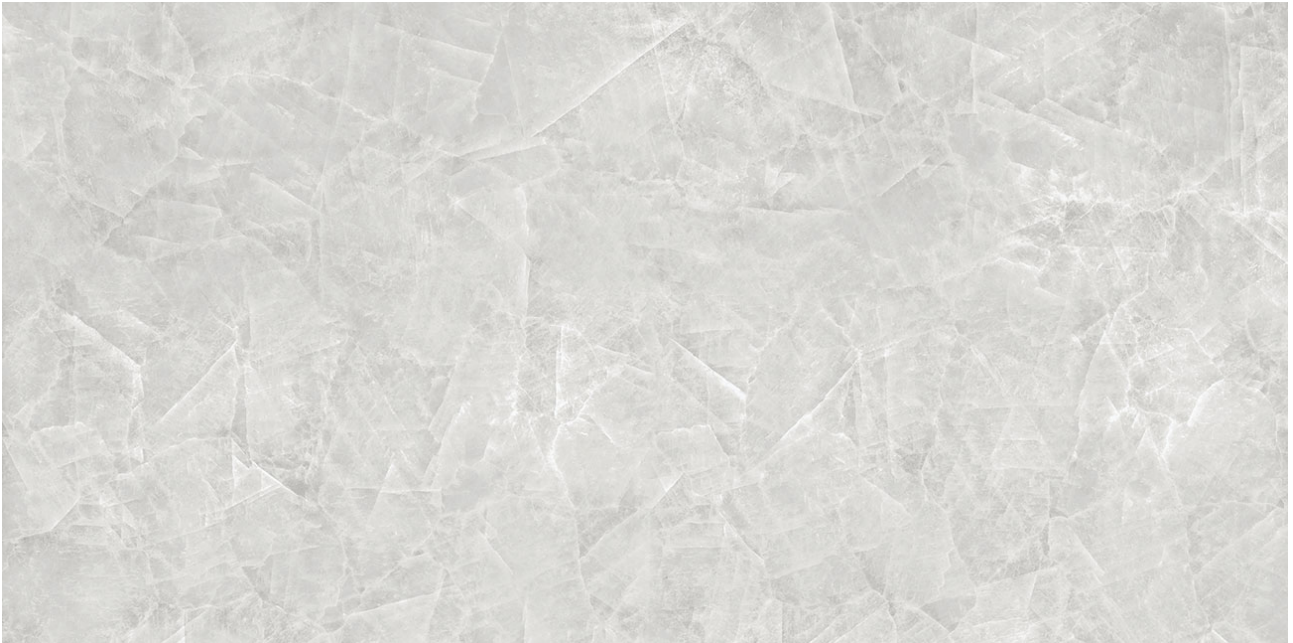

Tiles by Kia

PRODUCT

ROYAL STONEWORKS 63X126 CRYSTAL LUXE POLISHED

Tile | 63"x126" | Sintered Slab

TECHNICAL DATA

CODE: QUSW-CL-1P

NAME: Royal Stoneworks 63X126 Crystal Luxe Polished

SIZE: 63"x126"

SERIES: Royal Stoneworks

FINISH: Polished

LOOK: Stone Look

EDGE: Rectified

FAMILY: Tile

FROST RESISTANCE: Yes

SHADE VARIATION: V2

SPECIAL ORDER: Special Order

STYLE: Contemporary

SUITABLE FOR: Indoor|Shower

TPOLOGY: Sintered Slab

TYPE OF PIECE: Field Tile

USE: Floor and Wall

NOTES: This product is special order and cannot be cancelled, returned, or refunded.

PACKING