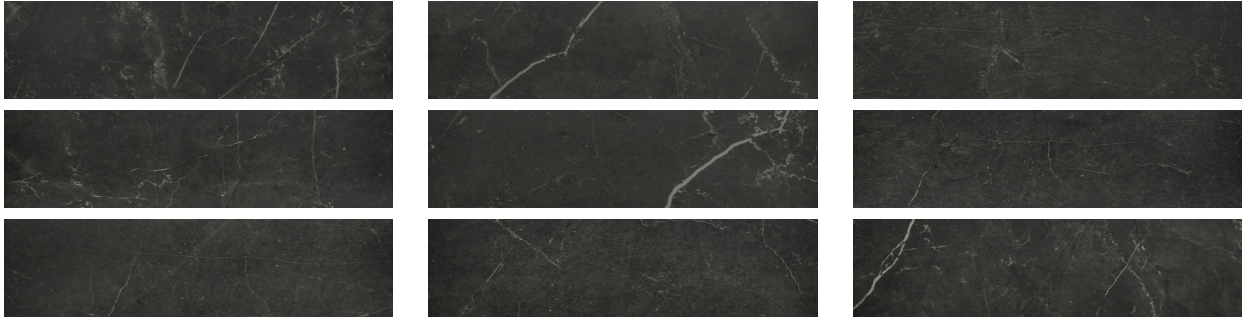

Tiles by Kia

PRODUCT TIVOLI NERO HONED 3X12 BULLNOSE

Tile | 3"x12" | Glazed Porcelain

GRAPHIC VARIETY

TECHNICAL DATA

CODE: QULX-TI-SBHN
NAME: Tivoli Nero Honed 3X12 Bullnose
SIZE: 3"x12"
SERIES: Luxury
FINISH: Matt
LOOK: Marble Look
BILLING UNIT: PC
EDGE: Rectified
FAMILY: Tile
STYLE: Contemporary
SUITABLE FOR: Indoor|Shower
TYPOLOGY: Glazed Porcelain
TYPE OF PIECE: Bullnose
USE: Floor and Wall