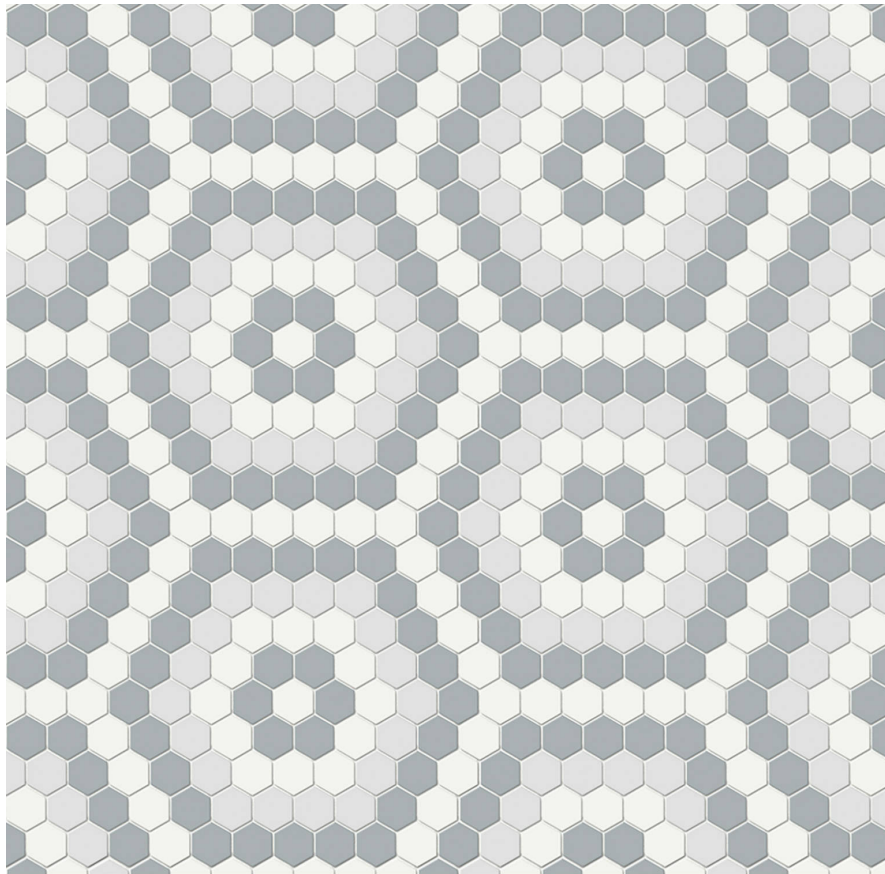

Tiles by Kia

PRODUCT

AFTERNOON BLEND MATTE HEXAGON PATTERN MOSAIC

Tile | 8.31"x14.45" | Porcelain

TECHNICAL DATA

CODE: QUTR-AF-M22M
NAME: Afternoon Blend Matte Hexagon Pattern Mosaic
SIZE: 8.31"x14.45"
SERIES: Traditions
FINISH: Matt
LOOK: Mono-Color
BILLING UNIT: SF
FAMILY: Tile
FROST RESISTANCE: Yes
MOSAIC CHIP SIZE: Mesh-Mounted
STYLE: Classic
SUITABLE FOR: Backsplash,Indoor
TYPOLOGY: Porcelain
TYPE OF PIECE: Mosaic
USE: Floor and Wall