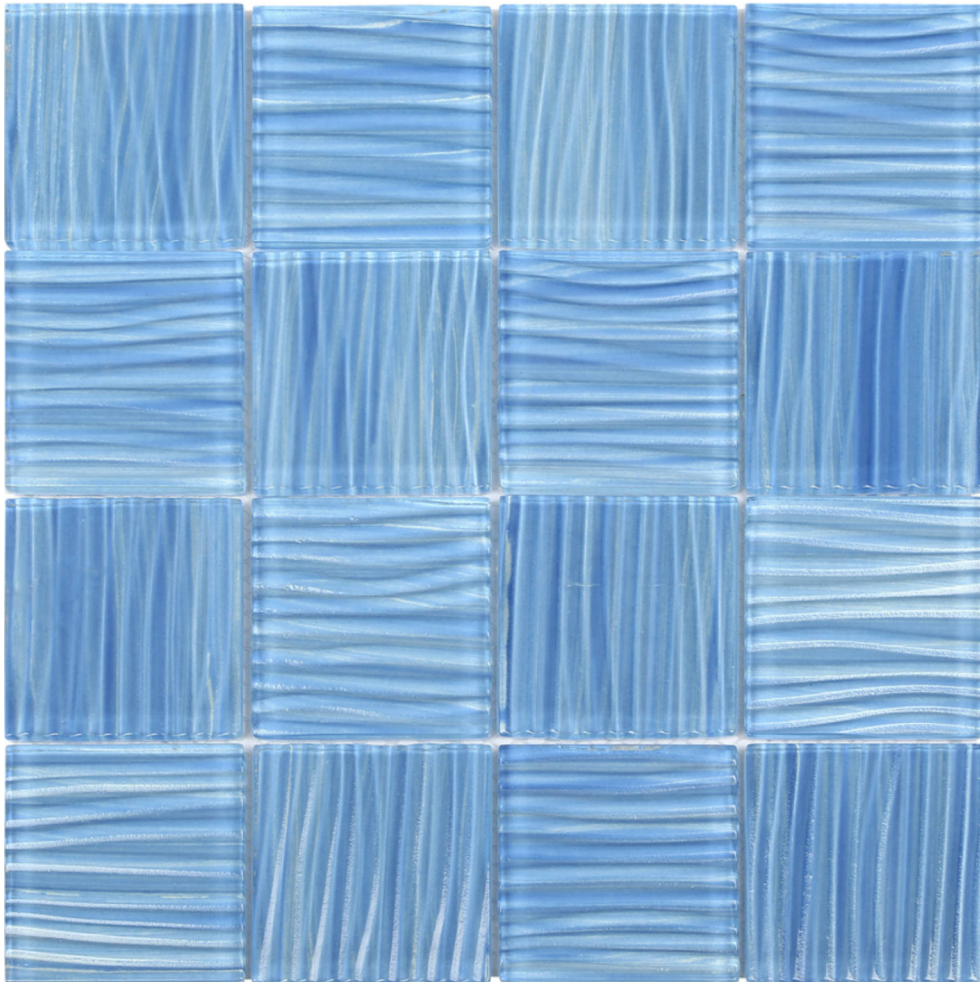

### 3\"X3\" GLASS POOL STRIPED LIGHT BLUE MOSAIC

---

Mosaic and Decorative Tile | 12\"x12\" | Glass

## TECHNICAL DATA

CODE: RVCHAWV149  
NAME: 3"X3" Glass Pool Striped Light Blue Mosaic  
SIZE: 12"x12"  
SERIES: Chelsea Collection  
LOOK: Multi-Look Mosaics  
BILLING UNIT: SH  
FAMILY: Mosaic and Decorative Tile  
MOSAIC CHIP SIZE: 3"x3"  
SUITABLE FOR: Backsplash,Indoor,Outdoor,Shower,Pool  
TYPOLOGY: Glass  
TYPE OF PIECE: Mosaic  
USE: Wall only