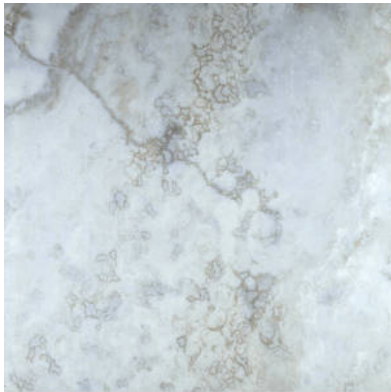

Tiles by Kia

PRODUCT
AZZURRO 24X24

Tile | 24"x24" | Porcelain

GRAPHIC VARIETY

ROOM SCENES

TECHNICAL DATA

CODE: QUSI-AZ-F4
NAME: Azzurro 24X24
SIZE: 24"x24"
SERIES: Siena
FINISH: Matt
LOOK: Marble Look
BILLING UNIT: SF
FAMILY: Tile
FROST RESISTANCE: Yes
PEI: 4
STYLE: Contemporary
SUITABLE FOR: Indoor, Shower
TYPOLOGY: Porcelain
TYPE OF PIECE: Field Tile
USE: Floor and Wall