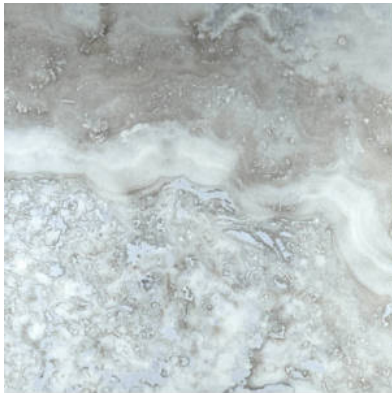

Tiles by Kia

PRODUCT
AZZURRO 24X24

Tile | 24"x24" | Porcelain

GRAPHIC VARIETY

ROOM SCENES

TECHNICAL DATA

CODE: QUSI-AZ-F4
NAME: Azzurro 24X24
SIZE: 24"x24"
SERIES: Siena
FINISH: Matt
LOOK: Marble Look
BILLING UNIT: SF
FAMILY: Tile
FROST RESISTANCE: Yes
PEI: 4
STYLE: Contemporary
SUITABLE FOR: Indoor, Shower
TYPOLOGY: Porcelain
TYPE OF PIECE: Field Tile
USE: Floor and Wall