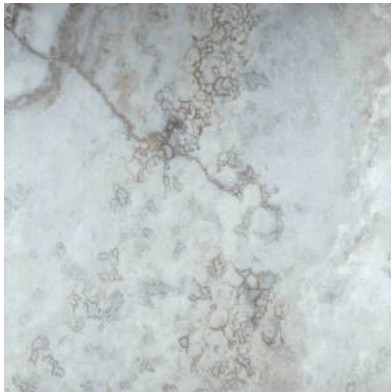

Tiles by Kia

PRODUCT
AZZURRO 24X24

Tile | 24"x24" | Porcelain

GRAPHIC VARIETY

ROOM SCENES

TECHNICAL DATA

CODE: QUSI-AZ-F4
NAME: Azzurro 24X24
SIZE: 24"x24"
SERIES: Siena
FINISH: Matt
LOOK: Marble Look
BILLING UNIT: SF
FAMILY: Tile
FROST RESISTANCE: Yes
PEI: 4
STYLE: Contemporary
SUITABLE FOR: Indoor, Shower
TYPOLOGY: Porcelain
TYPE OF PIECE: Field Tile
USE: Floor and Wall