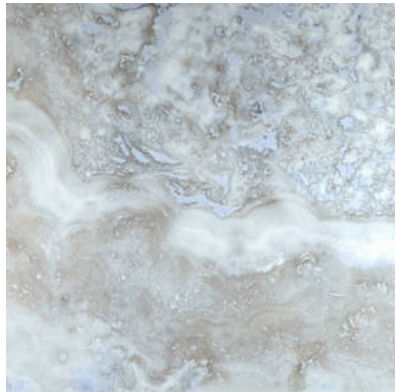

Tiles by Kia

PRODUCT
AZZURRO 24X24

Tile | 24"x24" | Porcelain

GRAPHIC VARIETY

ROOM SCENES

TECHNICAL DATA

CODE: QUSI-AZ-F4
NAME: Azzurro 24X24
SIZE: 24"x24"
SERIES: Siena
FINISH: Matt
LOOK: Marble Look
BILLING UNIT: SF
FAMILY: Tile
FROST RESISTANCE: Yes
PEI: 4
STYLE: Contemporary
SUITABLE FOR: Indoor, Shower
TYPOLOGY: Porcelain
TYPE OF PIECE: Field Tile
USE: Floor and Wall