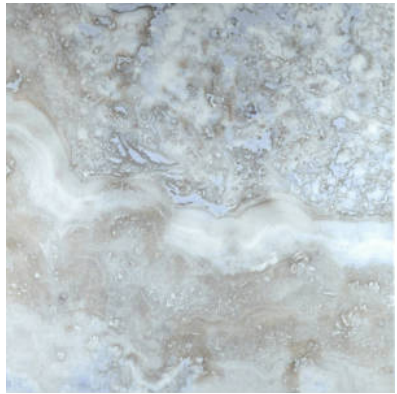

Tiles by Kia

PRODUCT
AZZURRO 24X24

Tile | 24"x24" | Porcelain

GRAPHIC VARIETY

ROOM SCENES

TECHNICAL DATA

CODE: QUSI-AZ-F4
NAME: Azzurro 24X24
SIZE: 24"x24"
SERIES: Siena
FINISH: Matt
LOOK: Marble Look
BILLING UNIT: SF
FAMILY: Tile
FROST RESISTANCE: Yes
PEI: 4
STYLE: Contemporary
SUITABLE FOR: Indoor, Shower
TYPOLOGY: Porcelain
TYPE OF PIECE: Field Tile
USE: Floor and Wall