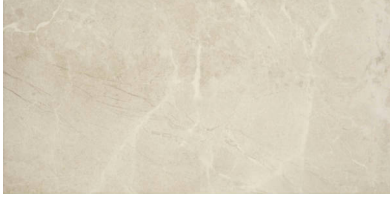

Tiles by Kia

PRODUCT
10X20 IVORY

Tile | 10"x20" | Glazed Porcelain

GRAPHIC VARIETY

ROOM SCENES

TECHNICAL DATA

CODE: AC65-022
NAME: 10X20 Ivory
SIZE: 10"x20"
SERIES: Regency
FINISH: Gloss
LOOK: Marble Look
BILLING UNIT: SF
FAMILY: Tile
STYLE: Classic
SUITABLE FOR: Indoor|Shower
TYPOLOGY: Glazed Porcelain
TYPE OF PIECE: Field Tile
USE: Floor and Wall