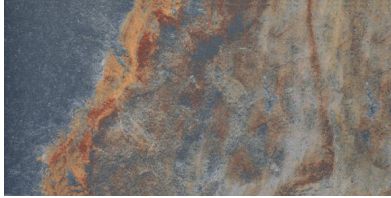

## GRAPHIC VARIETY

## TECHNICAL DATA

CODE: QUVT-VO-1  
NAME: Volcano 12x24  
SIZE: 12"x24"  
SERIES: Vermont Slate  
FINISH: Matt  
LOOK: Stone Look  
BILLING UNIT: SF  
FAMILY: Tile  
FROST RESISTANCE: Yes  
PEI: 4  
STYLE: Contemporary  
SUITABLE FOR: Indoor, Shower  
TYPOLOGY: Porcelain  
TYPE OF PIECE: Field Tile  
USE: Floor and Wall