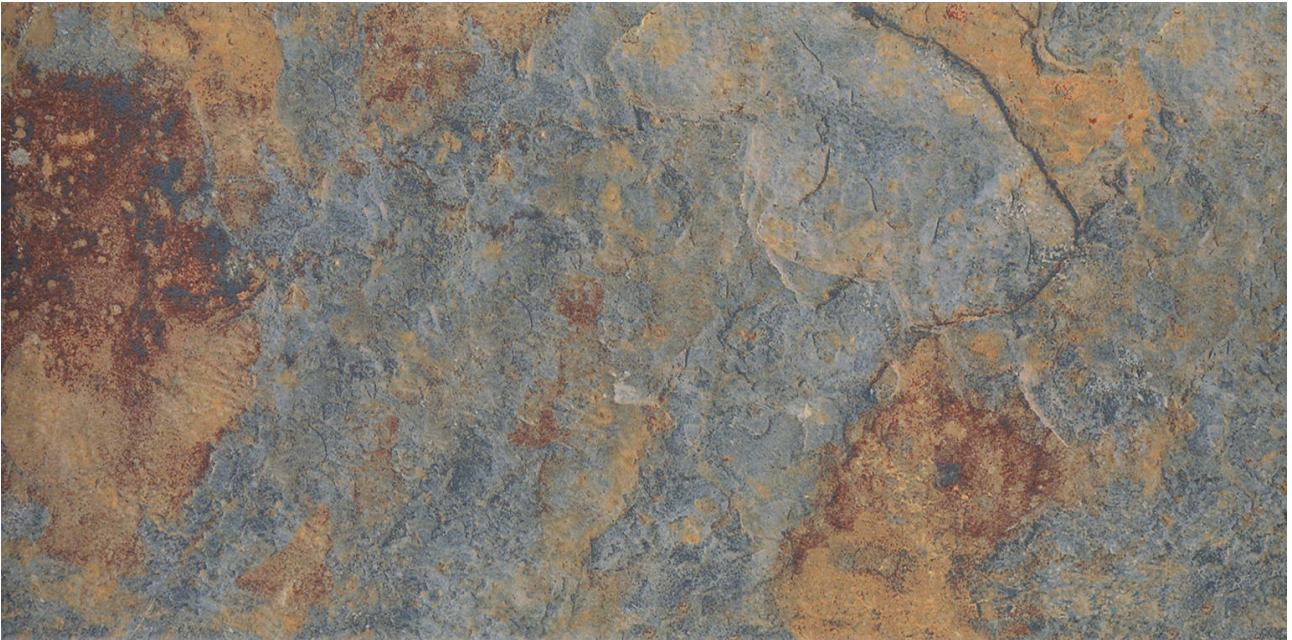

# Tiles by Kia

---

**PRODUCT**  
**VOLCANO 12X24**

---

Tile | 12"x24" | Porcelain

## GRAPHIC VARIETY

## TECHNICAL DATA

CODE: QUVT-VO-1  
NAME: Volcano 12x24  
SIZE: 12"x24"  
SERIES: Vermont Slate  
FINISH: Matt  
LOOK: Stone Look  
BILLING UNIT: SF  
FAMILY: Tile  
FROST RESISTANCE: Yes  
PEI: 4  
STYLE: Contemporary  
SUITABLE FOR: Indoor, Shower  
TYPOLOGY: Porcelain  
TYPE OF PIECE: Field Tile  
USE: Floor and Wall