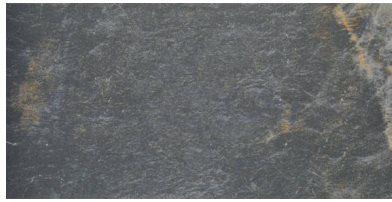

# Tiles by Kia

---

**PRODUCT**  
**VOLCANO 12X24**

---

Tile | 12"x24" | Porcelain

## GRAPHIC VARIETY

## TECHNICAL DATA

CODE: QUVT-VO-1  
NAME: Volcano 12x24  
SIZE: 12"x24"  
SERIES: Vermont Slate  
FINISH: Matt  
LOOK: Stone Look  
BILLING UNIT: SF  
FAMILY: Tile  
FROST RESISTANCE: Yes  
PEI: 4  
STYLE: Contemporary  
SUITABLE FOR: Indoor, Shower  
TYPOLOGY: Porcelain  
TYPE OF PIECE: Field Tile  
USE: Floor and Wall