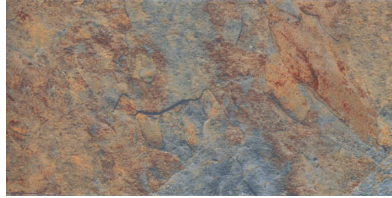

# Tiles by Kia

---

**PRODUCT**  
**VOLCANO 12X24**

---

Tile | 12"x24" | Porcelain

## GRAPHIC VARIETY

## TECHNICAL DATA

CODE: QUVT-VO-1  
NAME: Volcano 12x24  
SIZE: 12"x24"  
SERIES: Vermont Slate  
FINISH: Matt  
LOOK: Stone Look  
BILLING UNIT: SF  
FAMILY: Tile  
FROST RESISTANCE: Yes  
PEI: 4  
STYLE: Contemporary  
SUITABLE FOR: Indoor, Shower  
TYPOLOGY: Porcelain  
TYPE OF PIECE: Field Tile  
USE: Floor and Wall