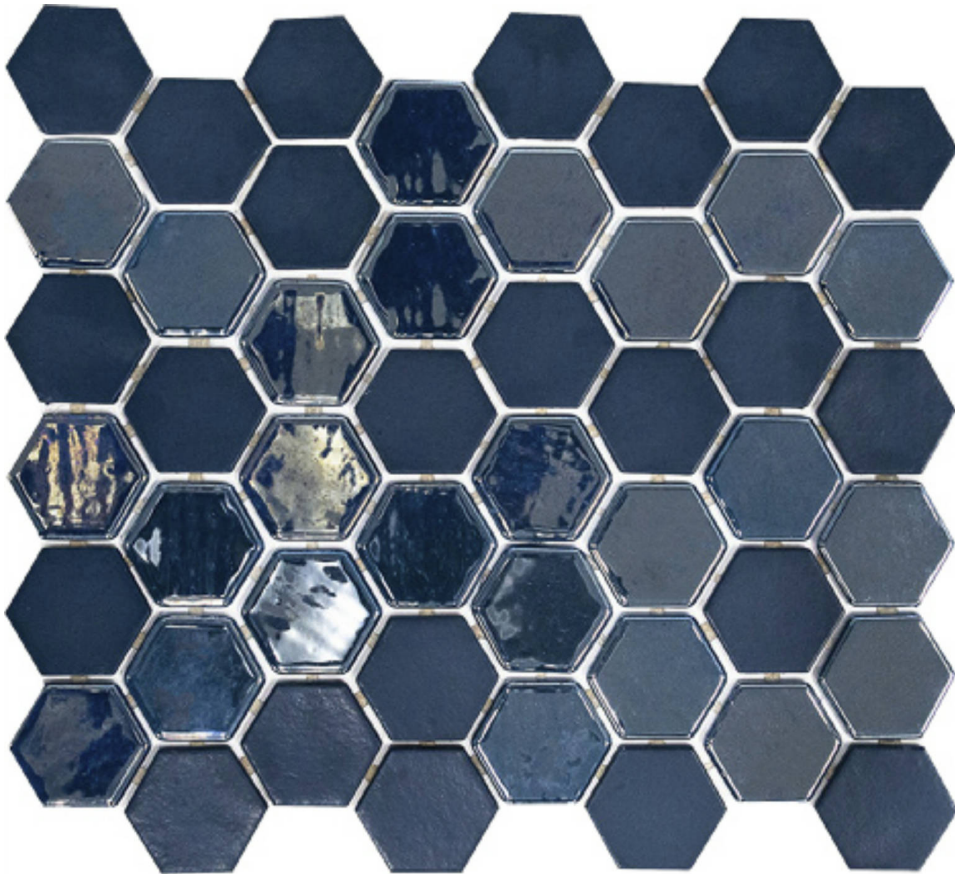

Tiles by Kia

PRODUCT CONFETTI MOSAIC BLUE

Mosaic and Decorative Tile | 10.75"x12.5" | Glass

TECHNICAL DATA

CODE: RVHA092
NAME: Confetti Mosaic Blue
SIZE: 10.75"x12.5"
SERIES: Hamptons Collection
LOOK: Multi-Look Mosaics
BILLING UNIT: SH
FAMILY: Mosaic and Decorative Tile
STYLE: Contemporary
SUITABLE FOR: Backsplash, Indoor
TYPOLOGY: Glass
TYPE OF PIECE: Mosaic
USE: Wall only