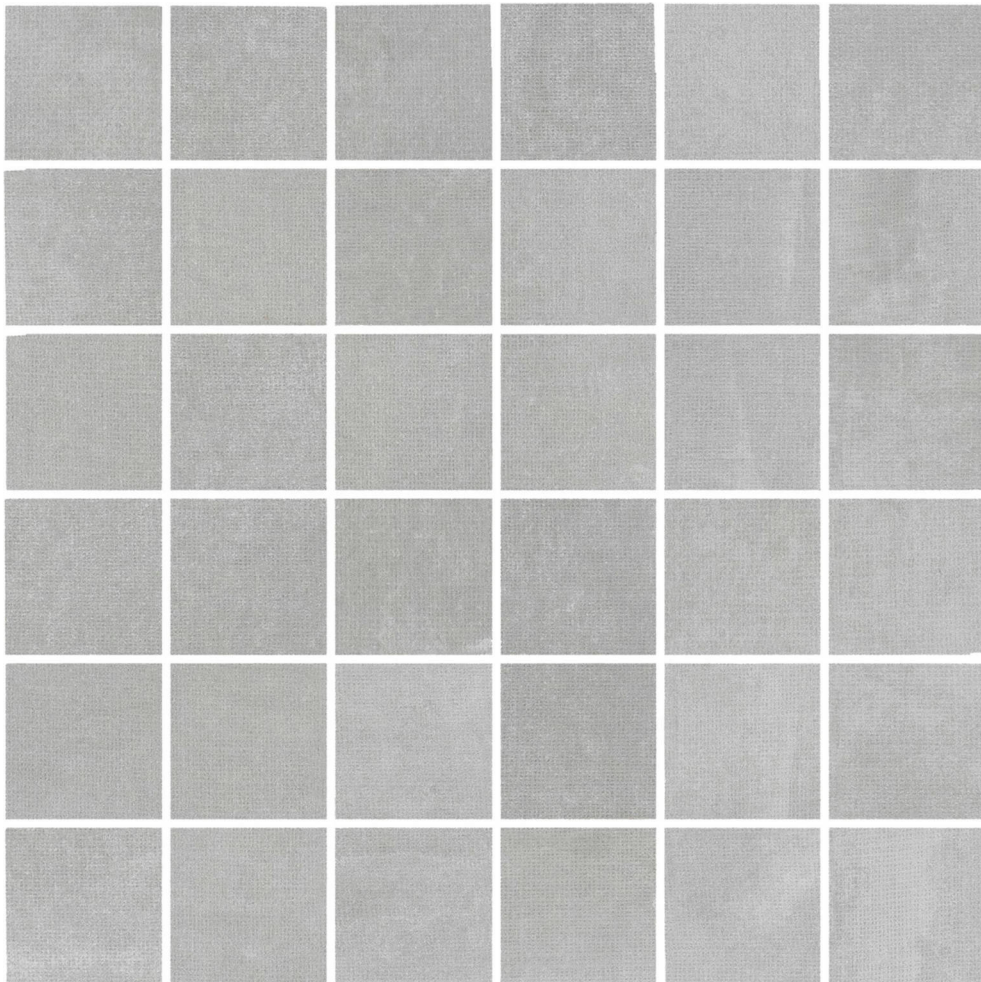

## PRODUCT BROADWAY SILVER 2X2 MOSAIC

---

Tile | 12"x12" | Porcelain

## GRAPHIC VARIETY

## TECHNICAL DATA

CODE: QUUR-BR-M1  
NAME: Broadway Silver 2X2 Mosaic  
SIZE: 12"x12"  
SERIES: Urban  
FINISH: Matt  
LOOK: Concrete  
BILLING UNIT: SH  
FAMILY: Tile  
FROST RESISTANCE: Yes  
MOSAIC CHIP SIZE: 2"x2"  
STYLE: Contemporary  
SUITABLE FOR: Backsplash,Indoor  
TYPOLOGY: Porcelain  
TYPE OF PIECE: Mosaic  
USE: Floor and Wall