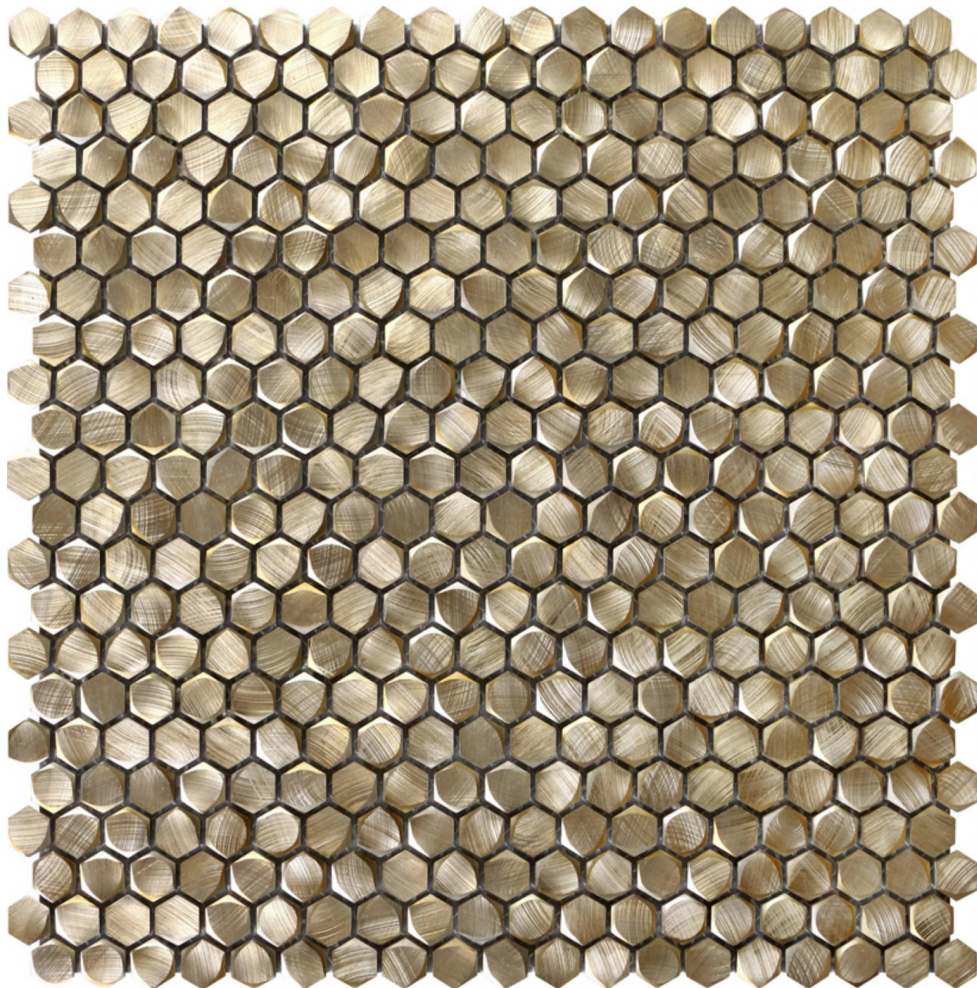

### MEDIUM HEXAGON GOLD ALUMINUM MOSAIC

---

Mosaic and Decorative Tile | 12"x12" | Metal

### TECHNICAL DATA

CODE: RVCHAWM110  
NAME: Medium Hexagon Gold Aluminum Mosaic  
SIZE: 12"x12"  
SERIES: Chelsea Collection  
LOOK: Multi-Look Mosaics  
BILLING UNIT: SH  
FAMILY: Mosaic and Decorative Tile  
SUITABLE FOR: Backsplash, Indoor  
TYPOLOGY: Metal  
TYPE OF PIECE: Mosaic  
USE: Wall only