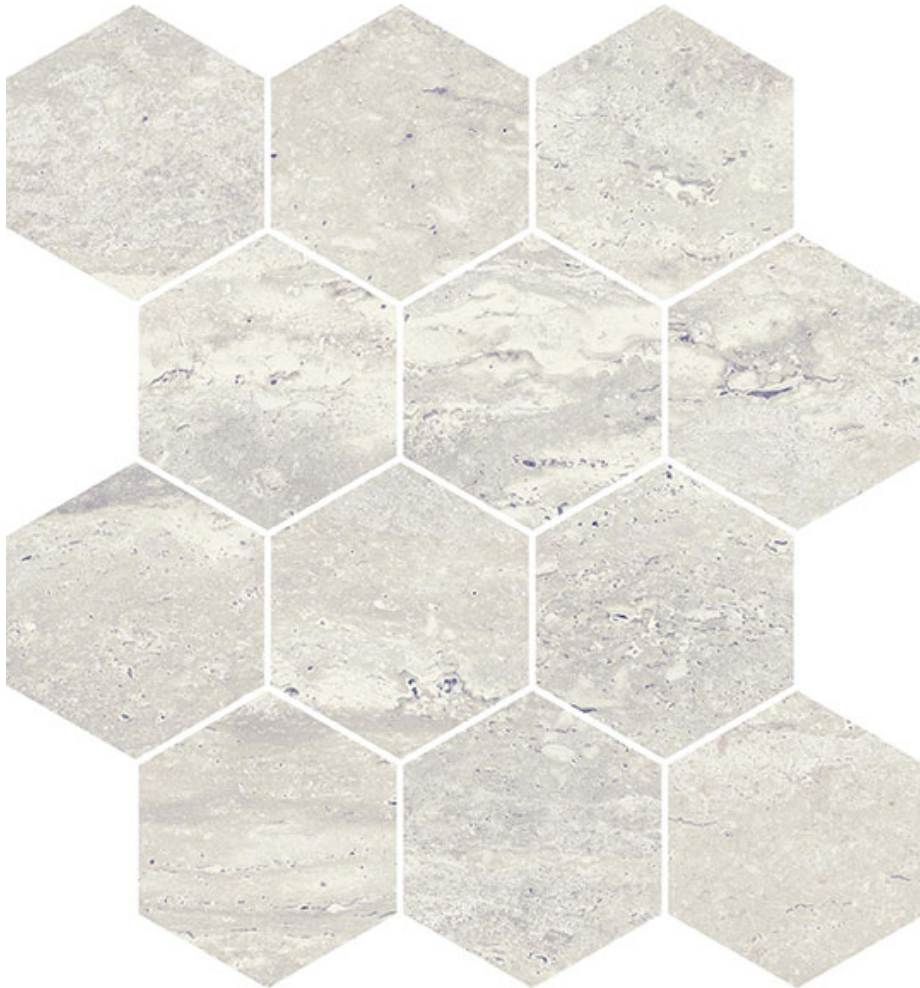

Tiles by Kia

PRODUCT SATURNIA 3X3 HEX ROMAN MATTE

Tile | 9"x11" | Porcelain

GRAPHIC VARIETY

ROOM SCENES

TECHNICAL DATA

CODE: QUSA-RO-HM
NAME: Saturnia 3x3 Hex Roman Matte
SIZE: 9"x11"
SERIES: Saturnia
FINISH: Matt
LOOK: Marble Look
CHEMICAL RESISTANCE (APH): Not affected
DCOF (APH): ≥ 0.42 Wet
EDGE: Rectified
FAMILY: Tile
FROST RESISTANCE: Yes
MOSAIC CHIP SIZE: 3"x3"
STAIN RESISTANCE (APH): Not affected
STYLE: Contemporary
TYPOLOGY: Porcelain
THICKNESS (APH): 8
TYPE OF PIECE: Mosaic
USE: Floor and Wall
NOTES: Proudly made in the USA