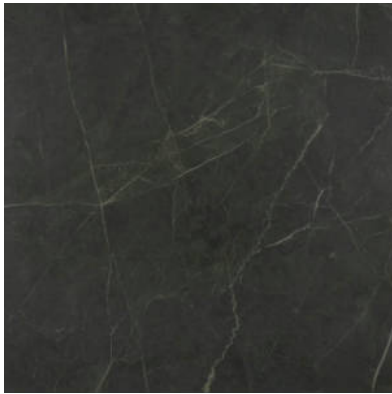

Tiles by Kia

PRODUCT TIVOLI NERO HONED 24X24

Tile | 24"x24" | Glazed Porcelain

GRAPHIC VARIETY

TECHNICAL DATA

CODE: QULX-TI-3HN2
NAME: Tivoli Nero Honed 24X24
SIZE: 24"x24"
SERIES: Luxury
FINISH: Matt
LOOK: Marble Look
BILLING UNIT: SF
EDGE: Rectified
FAMILY: Tile
FROST RESISTANCE: Yes
PEI: 4
STYLE: Contemporary
SUITABLE FOR: Indoor|Shower
TYPOLOGY: Glazed Porcelain
TYPE OF PIECE: Field Tile
USE: Floor and Wall