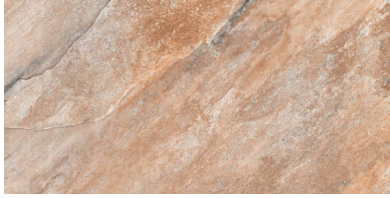

Tiles by Kia

PRODUCT ANNAPURNA BEIGE 12X24

Tile | 12"x24" | Porcelain

GRAPHIC VARIETY

ROOM SCENES

TECHNICAL DATA

CODE: QUNS-AN-1
NAME: Annapurna Beige 12X24
SIZE: 12"x24"
SERIES: Nepal Slate
FINISH: Matt
LOOK: Stone Look
BILLING UNIT: SF
FAMILY: Tile
FROST RESISTANCE: Yes
PEI: 4
STYLE: Contemporary
SUITABLE FOR: Indoor, Shower
TYPOLOGY: Porcelain
TYPE OF PIECE: Field Tile
USE: Floor and Wall