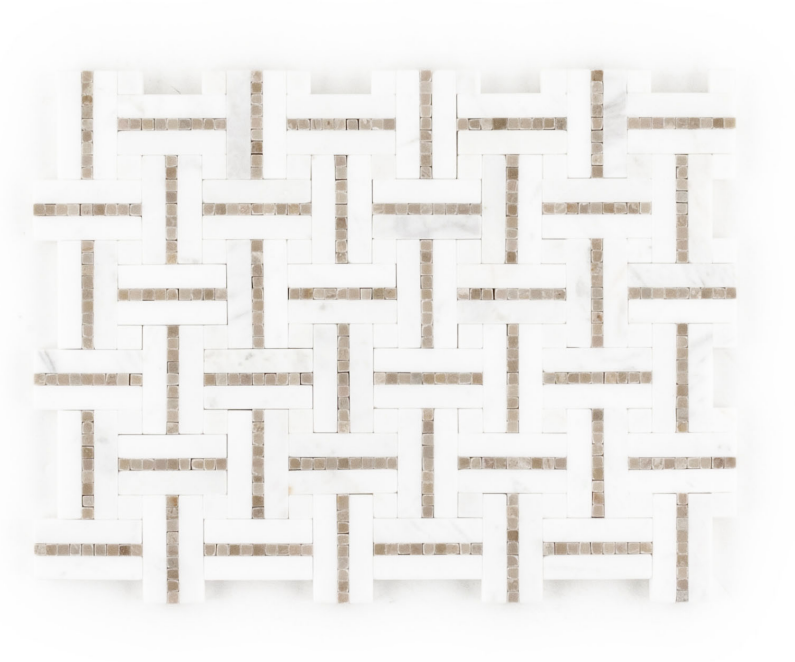

Tiles by Kia

PRODUCT GAZEBO CREAM MOSAIC

Mosaic and Decorative Tile | 8"x11" | Marble

DETAILS

ROOM SCENES

TECHNICAL DATA

CODE: RVHA099
NAME: Gazebo Cream Mosaic
SIZE: 8"x11"
SERIES: Hamptons Collection
LOOK: Multi-Look Mosaics
BILLING UNIT: SH
FAMILY: Mosaic and Decorative Tile
SHADE VARIATION: V3
STYLE: Contemporary
SUITABLE FOR: Backsplash, Indoor
TYPOLOGY: Marble
TYPE OF PIECE: Mosaic
USE: Floor and Wall

PACKING

Size	Product type	BOX			PALLET		
		pcs	sqft	lb	boxes	sqft	lb
8"x11"	Mosaic	10					

WARNING The information contained in this packing list is for guidance only, the contents of the packing may vary. Please consult our sales representatives for an exact list.