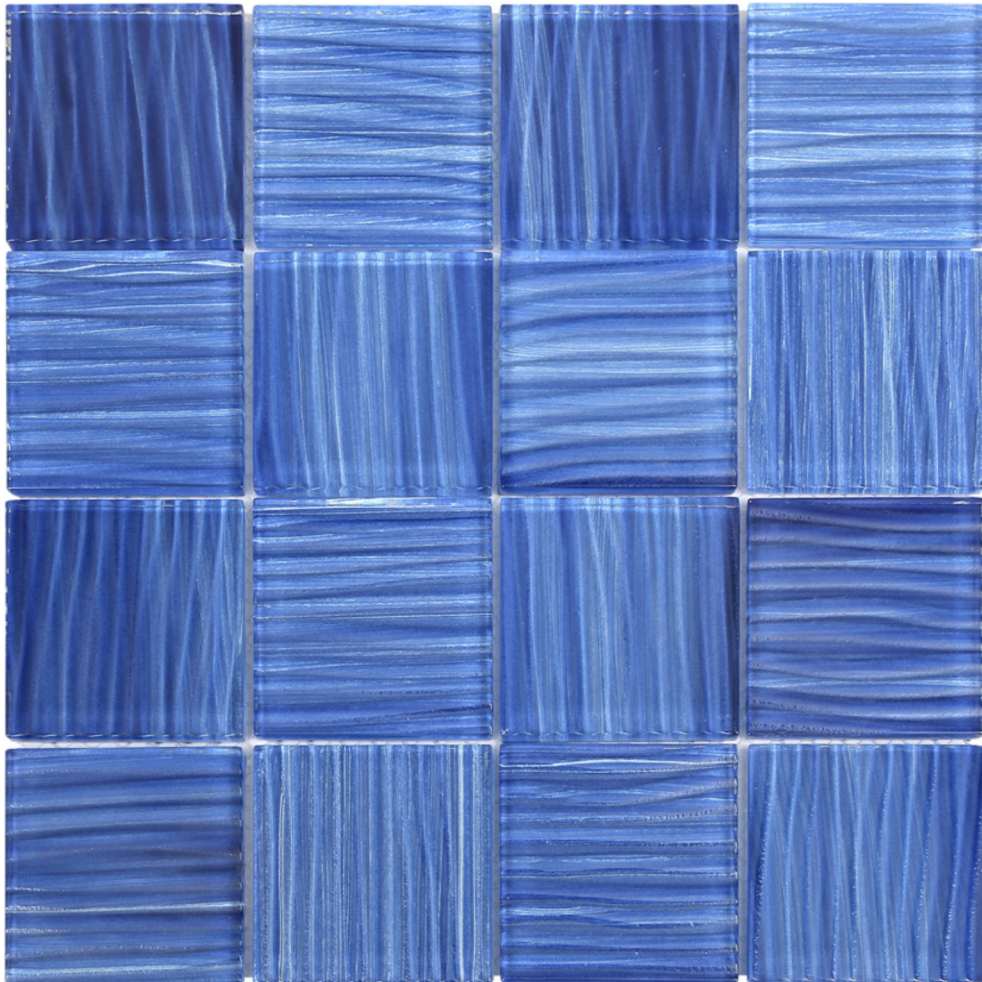

Tiles by Kia

PRODUCT

3"X3" GLASS POOL STRIPED COBALT BLUE MOSAIC

Mosaic and Decorative Tile | 12"x12" | Glass

TECHNICAL DATA

CODE: RVCHAWV150
NAME: 3"X3" Glass Pool Striped Cobalt Blue Mosaic
SIZE: 12"x12"
SERIES: Chelsea Collection
LOOK: Multi-Look Mosaics
BILLING UNIT: SH
FAMILY: Mosaic and Decorative Tile
MOSAIC CHIP SIZE: 3"x3"
SUITABLE FOR: Backsplash,Indoor,Outdoor,Shower,Pool
TYPOLOGY: Glass
TYPE OF PIECE: Mosaic
USE: Wall only