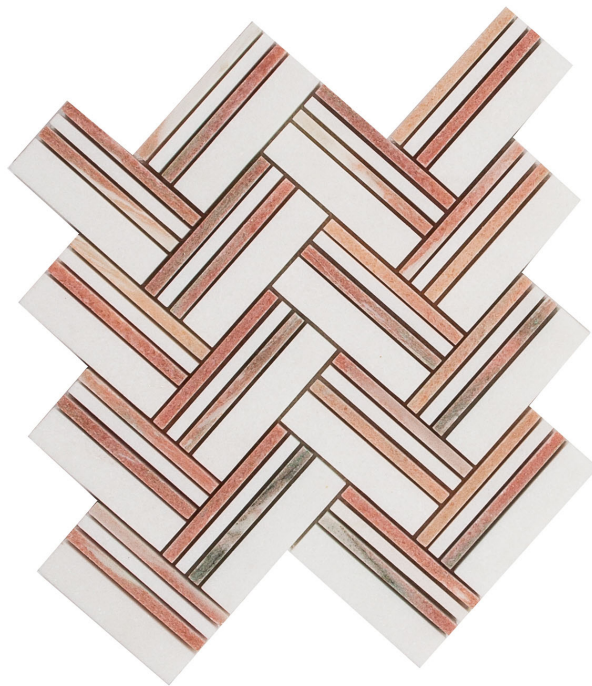

# Tiles by Kia

---

## PRODUCT ROSEY WEAVE MOSAIC

---

Mosaic and Decorative Tile | 9"x10" | Marble

## TECHNICAL DATA

CODE: RVHA104  
NAME: Rosey Weave Mosaic  
SIZE: 9"x10"  
SERIES: Hamptons Collection  
FINISH: Polished  
LOOK: Multi-Look Mosaics  
BILLING UNIT: SH  
FAMILY: Mosaic and Decorative Tile  
SHADE VARIATION: V4  
STYLE: Contemporary  
SUITABLE FOR: Backsplash,Indoor,Shower  
TYPOLOGY: Marble  
TYPE OF PIECE: Mosaic  
USE: Floor and Wall