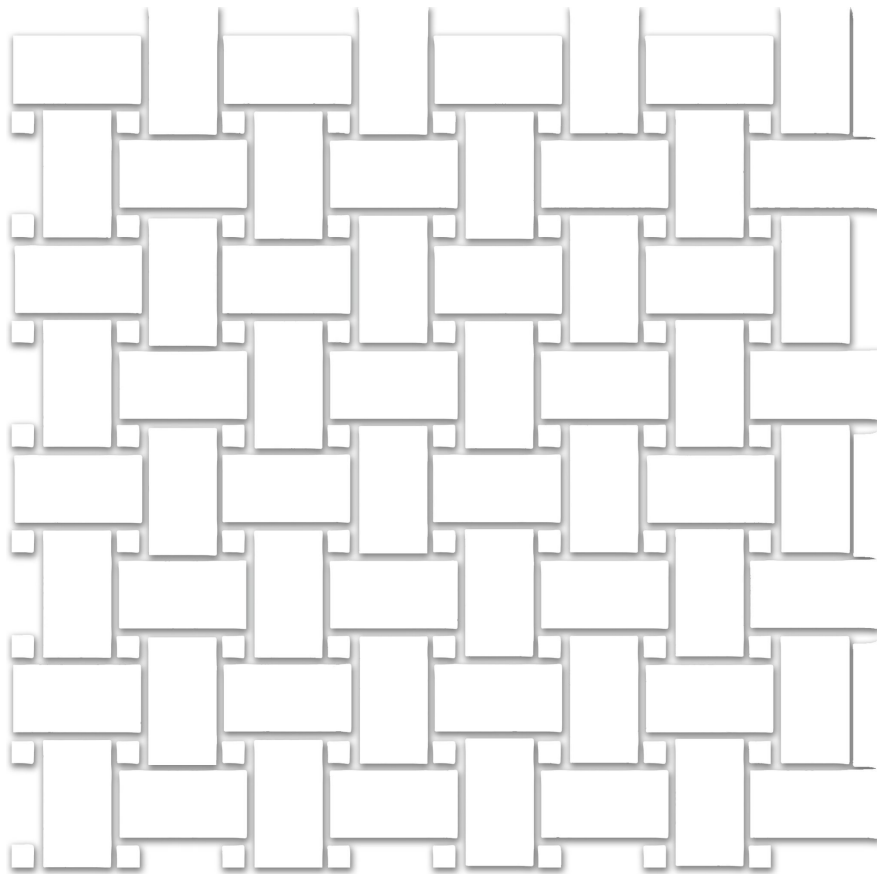

Tiles by Kia

PRODUCT

TREASURE ULTIMATE DOLOMITE POLISHED BASKETWEAVE MOSAIC

Tile | 12"x12" | Porcelain

TECHNICAL DATA

CODE: QUTS-UL-M3
NAME: Treasure Ultimate Dolomite Polished Basketweave Mosaic
SIZE: 12"x12"
SERIES: Treasure
FINISH: Polished
LOOK: Marble Look
BILLING UNIT: SH
FAMILY: Tile
MOSAIC CHIP SIZE: Mesh-Mounted
SHADE VARIATION: V2
STYLE: Contemporary
SUITABLE FOR: Indoor|Shower|Backsplash
TYPOLOGY: Porcelain
TYPE OF PIECE: Mosaic
USE: Floor and Wall