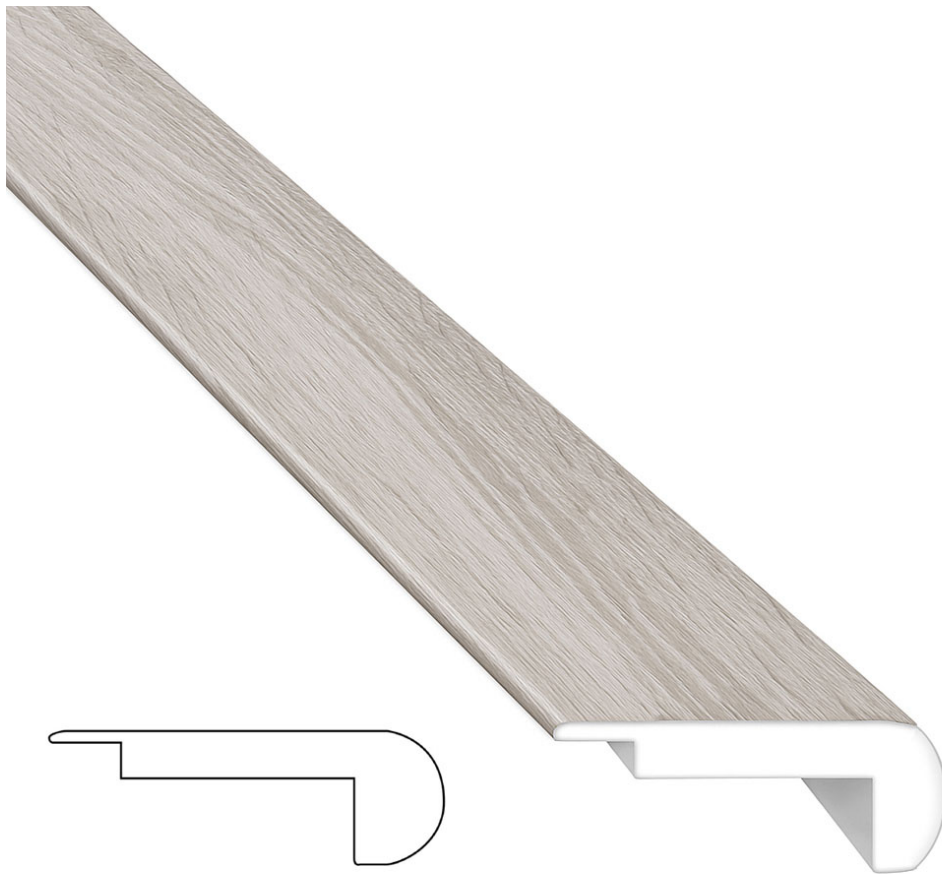

### STAIRNOSE TIMBER ESPRESSO

---

Waterproof Flooring | 12"x48" | Fibrano w/ HydroWood