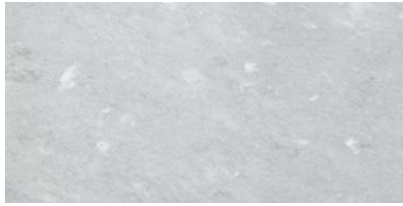

PRODUCTS

Aura Fresca 18x36
18"x36" | Marble