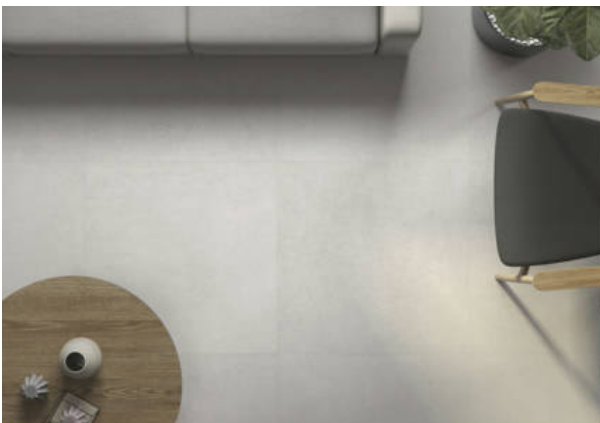

Tiles by Kia

PRODUCT ASHLAND 30X30 WHITE

Tile | 30"x30" | Porcelain

GRAPHIC VARIETY

DETAILS

ROOM SCENES

TECHNICAL DATA

CODE: QUAS-WH-5

NAME: Ashland 30X30 White

SIZE: 30"x30"

SERIES: Ashland

FINISH: Matt

LOOK: Concrete

BILLING UNIT: SF

EDGE: Rectified

FAMILY: Tile