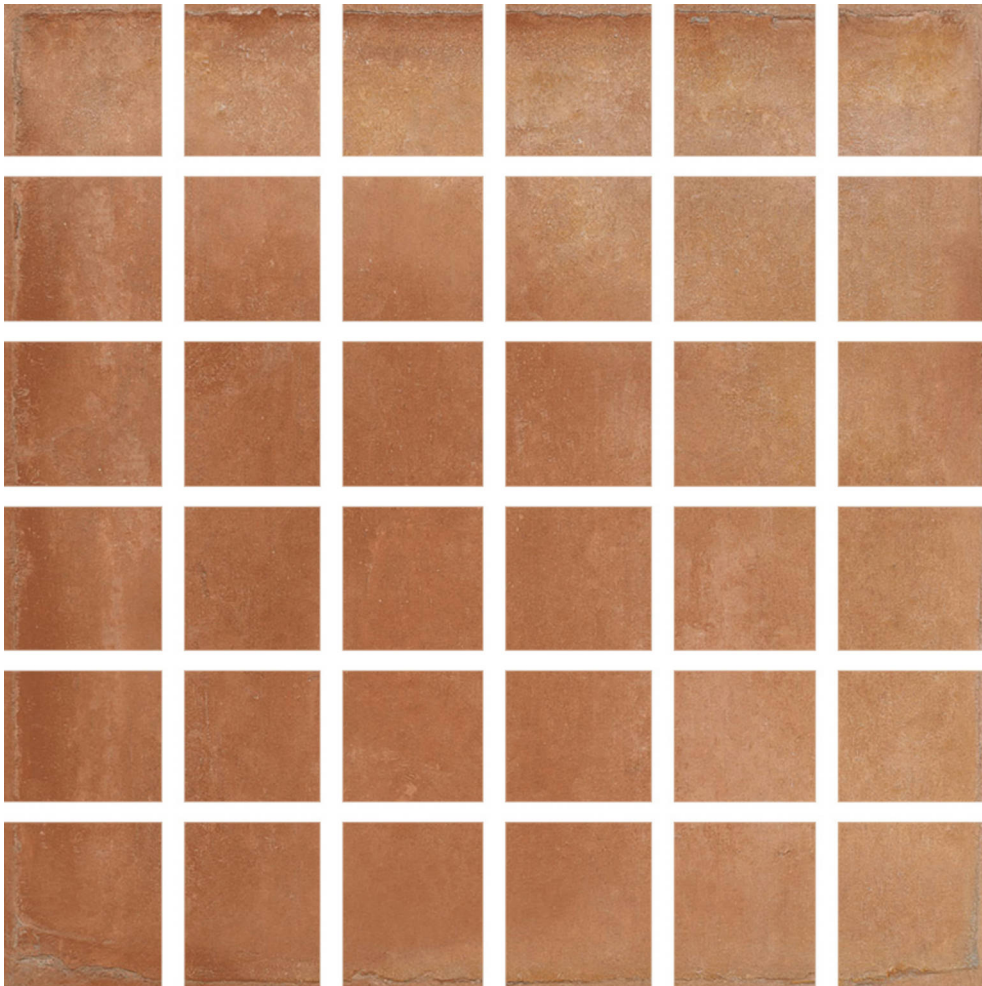

Tiles by Kia

PRODUCT SUMMERVILLE COTTO 2X2 MOSAIC

Tile | 12"x12" | Glazed Porcelain

GRAPHIC VARIETY

TECHNICAL DATA

CODE: QU CR-SU-M
NAME: Summerville Cotto 2x2 Mosaic
SIZE: 12"x12"
SERIES: Charleston
FINISH: Matt
LOOK: Terracotta
BREAKING STRENGTH (APH): SAFE 1300 N
BILLING UNIT: SH
CHEMICAL RESISTANCE (APH): Not Affected
DCOF (APH): >0.89
FAMILY: Tile
FROST RESISTANCE: Yes
MOSAIC CHIP SIZE: 2"x2"
PEI: 4
SHADE VARIATION: V1
STAIN RESISTANCE (APH): Not Affected
STYLE: Contemporary
SUITABLE FOR: Backsplash|Indoor|Shower
TYPOLOGY: Glazed Porcelain
THICKNESS (APH): 9.5
TYPE OF PIECE: Mosaic
USE: Floor and Wall
WATER ABSORPTION (APH): <=0.5%