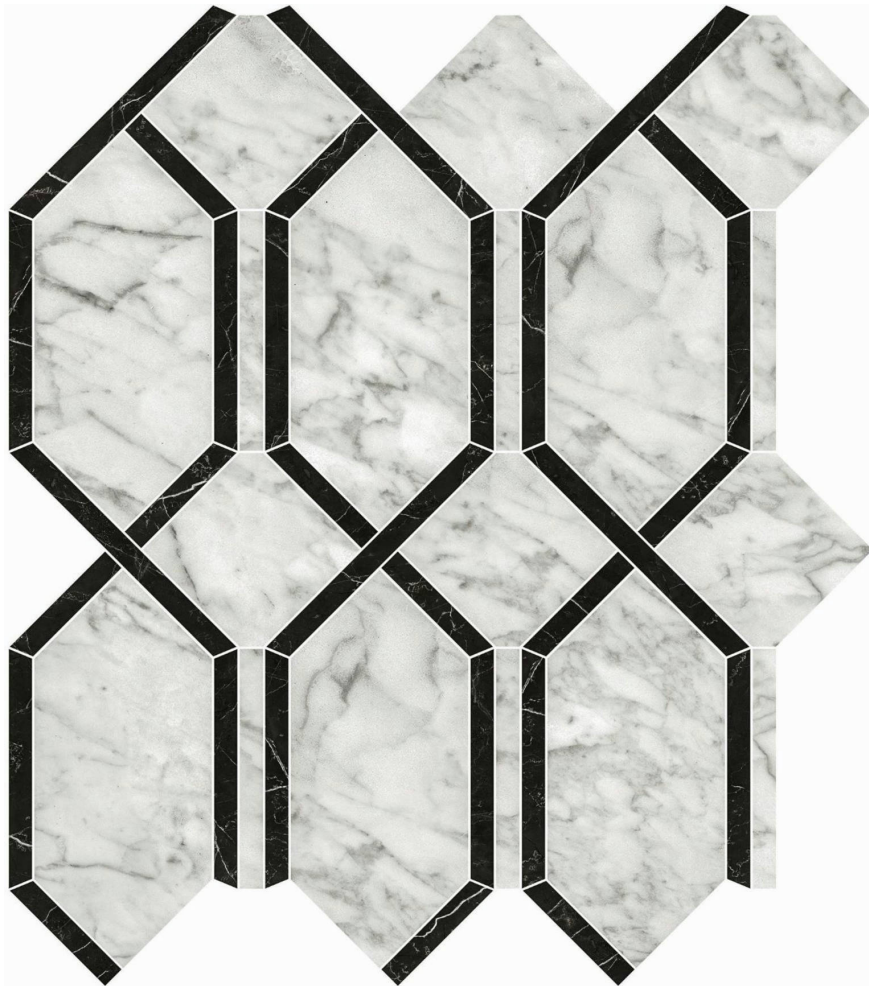

Tiles by Kia

PRODUCT

SAN GIULIO GIOIA POLISHED MODELLA MOSAIC

Tile | 12"x13" | Glazed Porcelain

TECHNICAL DATA

CODE: QULX-SA-M5P
NAME: San Giulio Gioia Polished Modella Mosaic
SIZE: 12"x13"
SERIES: Luxury
FINISH: Polished
LOOK: Marble Look
BILLING UNIT: SF
EDGE: Rectified
FAMILY: Tile
STYLE: Contemporary
SUITABLE FOR: Backsplash,Indoor,Shower
TYPOLOGY: Glazed Porcelain
TYPE OF PIECE: Mosaic
USE: Floor and Wall