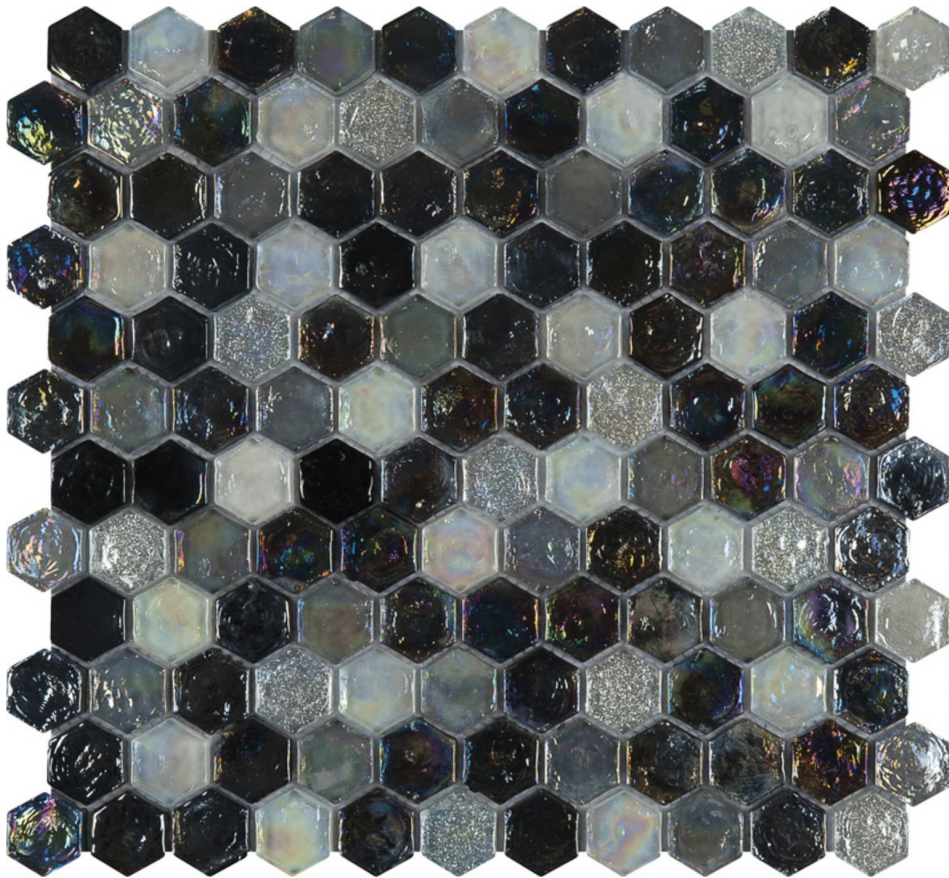

### HEXAGON MIX GREY GLASS INTERLOCKING MOSAIC

---

Mosaic and Decorative Tile | 12"x12" | Glass

### TECHNICAL DATA

CODE: RVCHAWV039  
NAME: Hexagon Mix Grey Glass Interlocking Mosaic  
SIZE: 12"x12"  
SERIES: Chelsea Collection  
LOOK: Multi-Look Mosaics  
BILLING UNIT: SH  
FAMILY: Mosaic and Decorative Tile  
SUITABLE FOR: Backsplash,Indoor,Outdoor,Shower,Pool  
TYPOLOGY: Glass  
TYPE OF PIECE: Mosaic  
USE: Wall only