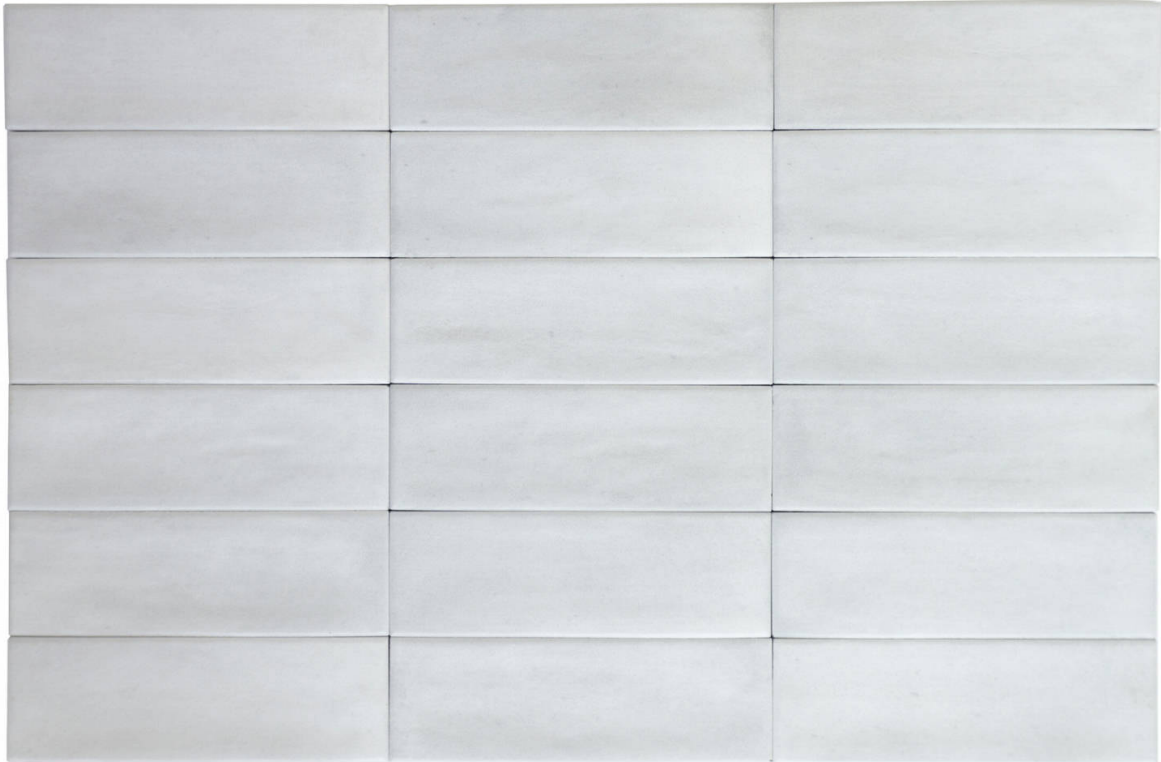

Tiles by Kia

PRODUCT
LISBON 2X6\" PEARL

Tile | 2"x6" | Porcelain

GRAPHIC VARIETY

DETAILS

ROOM SCENES

TECHNICAL DATA

CODE: QULI-PE-1
NAME: Lisbon 2x6" Pearl
SIZE: 2"x6"
SERIES: Lisbon
FINISH: Matt
LOOK: Hand-crafted
BILLING UNIT: SF
FAMILY: Tile
FROST RESISTANCE: Yes
PEI: 4
SHADE VARIATION: V2
STYLE: Traditional
SUITABLE FOR: Backsplash|Indoor
TYPOLOGY: Porcelain
TYPE OF PIECE: Field Tile
USE: Floor and Wall