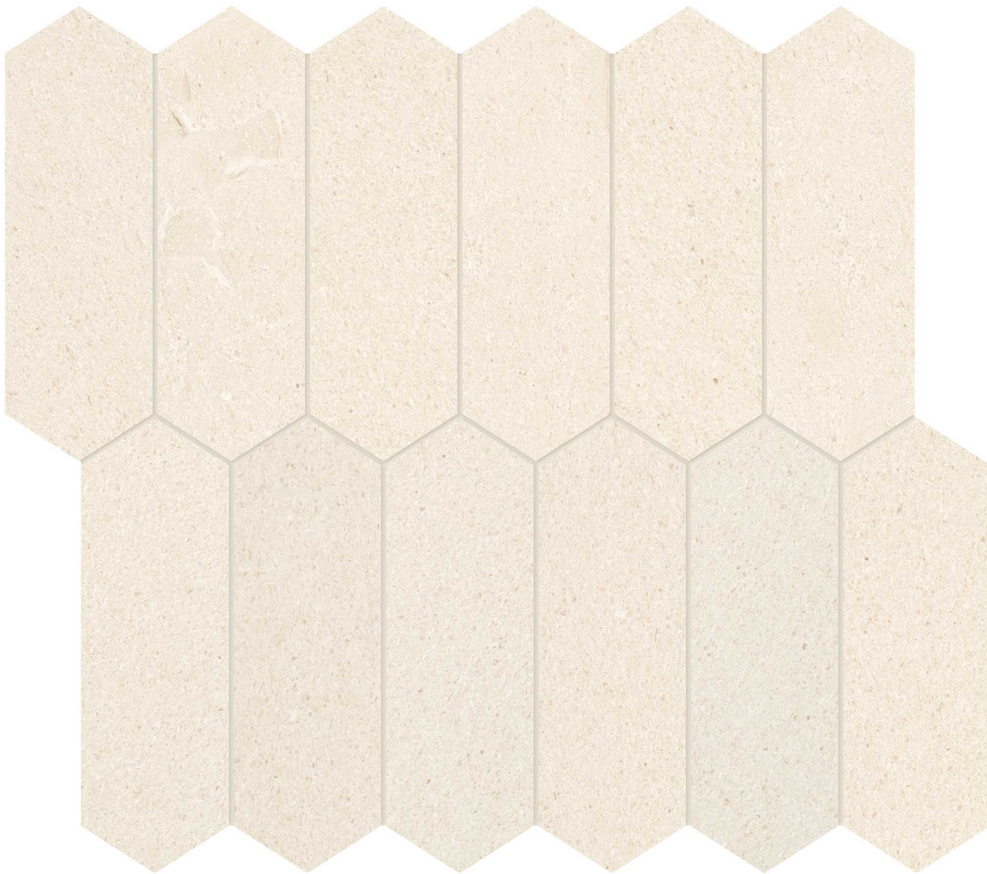

Tiles by Kia

PRODUCT

SERENE IVORY 2X6 PICKET MOSAIC

Stone | 10.5"x12" | Limestone

TECHNICAL DATA

CODE: AS5001-02660

NAME: Serene Ivory 2x6 Picket Mosaic

SIZE: 10.5"x12"

SERIES: Serene Ivory

FINISH: Honed

BILLING UNIT: SF

FAMILY: Stone

MOSAIC CHIP SIZE: 2"x6"

SUITABLE FOR: Indoor|Shower

TYPOLOGY: Limestone

TYPE OF PIECE: Mosaic

USE: Floor and Wall

NOTES: Sheet size shown is approximate. Actual dimensions refer to individual mosaic chips.

PACKING

Size	Product type	BOX			PALLET		
		pcs	sqft	lb	boxes	sqft	lb
10.5"x12"	Mosaic	5	4.41	25,465		44.1	