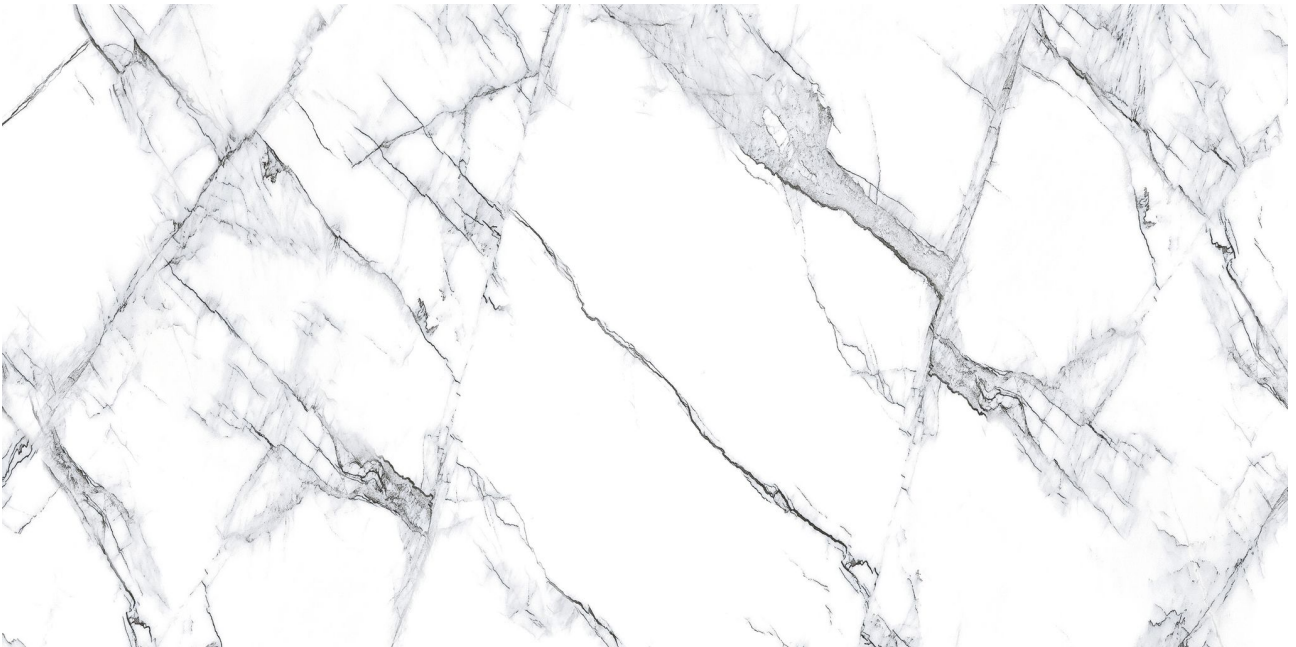

Tiles by Kia

PRODUCT

TREASURE ICE WHITE MARBLE 12X24 CARVED

Tile | 12"x24" | Porcelain

GRAPHIC VARIETY

TECHNICAL DATA

CODE: QUTS-IC-1C
NAME: Treasure Ice White Marble 12x24 Carved
SIZE: 12"x24"
SERIES: Treasure
FINISH: Carved
LOOK: Marble Look
BILLING UNIT: SF
FAMILY: Tile
FROST RESISTANCE: Yes
PEI: 4
SHADE VARIATION: V3
STYLE: Contemporary
SUITABLE FOR: Indoor, Shower
TYPOLOGY: Porcelain
TYPE OF PIECE: Field Tile
USE: Floor and Wall