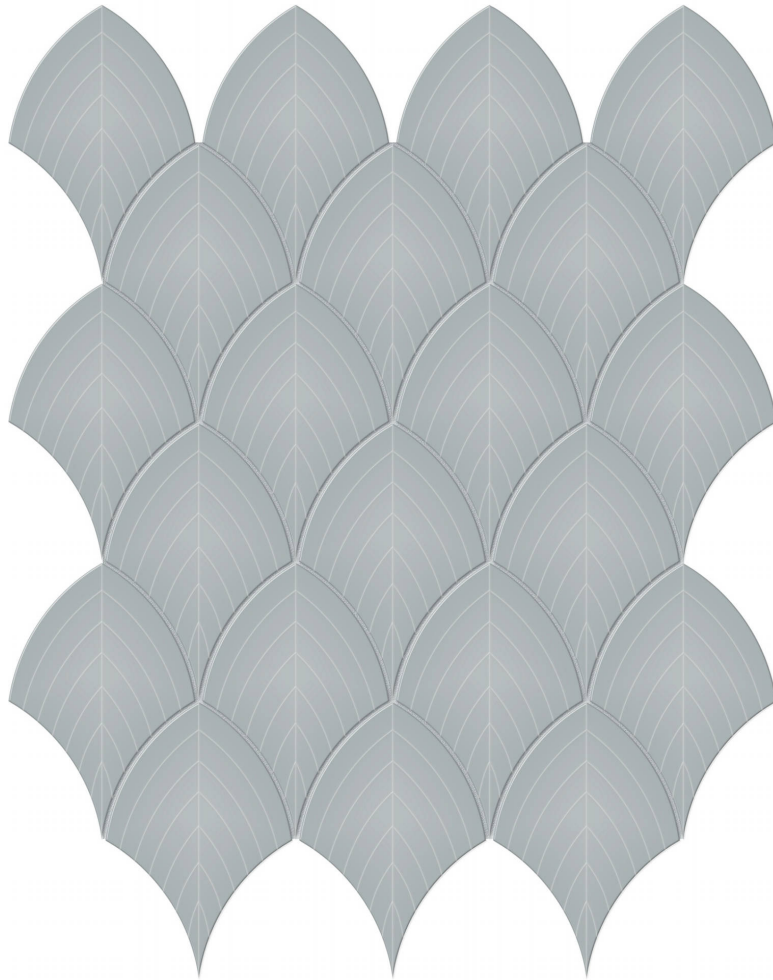

Tiles by Kia

PRODUCT

CLOUD BLUE GLOSSY SCALLOP MOSAIC

Tile | 10.75"x13.35" | Porcelain

TECHNICAL DATA

CODE: QUTR-CL-M17G
NAME: Cloud Blue Glossy Scallop Mosaic
SIZE: 10.75"x13.35"
SERIES: Traditions
FINISH: Gloss
LOOK: Mono-Color
BILLING UNIT: SF
FAMILY: Tile
FROST RESISTANCE: Yes
MOSAIC CHIP SIZE: Mesh-Mounted
STYLE: Classic
SUITABLE FOR: Backsplash,Indoor
TYPOLOGY: Porcelain
TYPE OF PIECE: Mosaic
USE: Floor and Wall