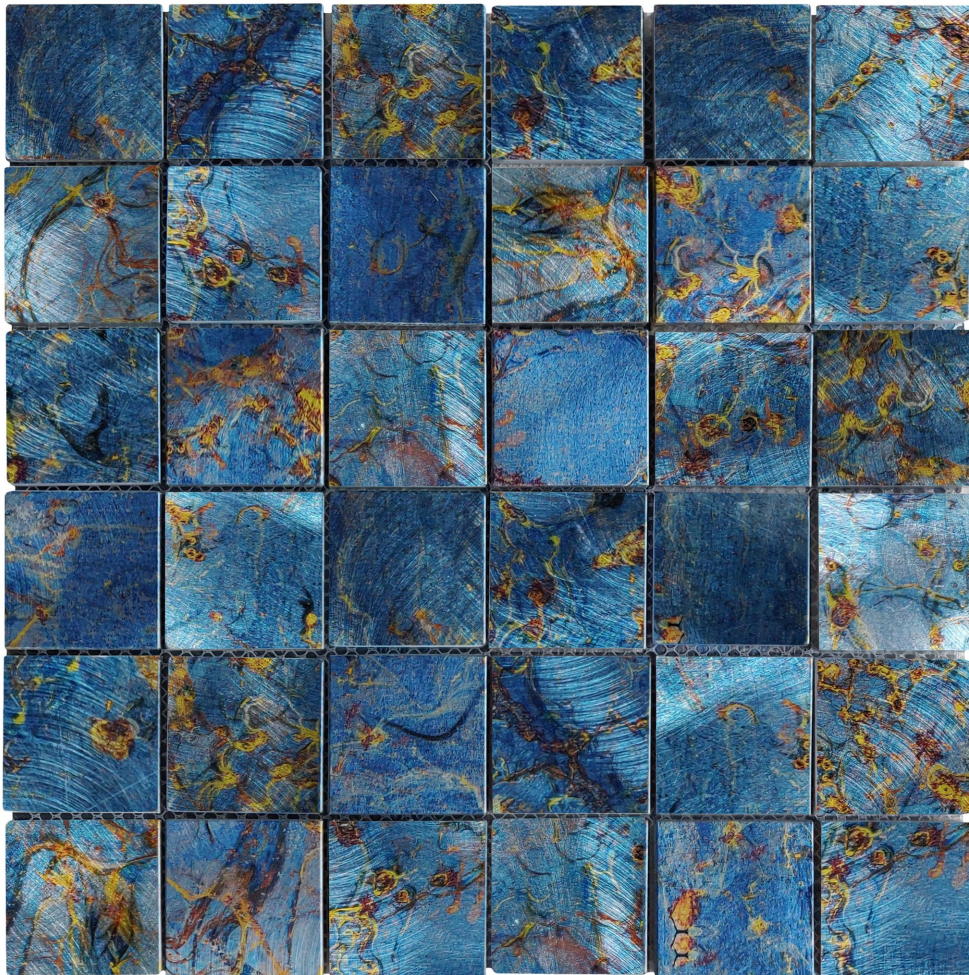

Tiles by Kia

PRODUCT

BLUE ALUMINUM 2\'X2\' MIX MOSAIC

Mosaic and Decorative Tile | 12"x12" | Aluminium

ROOM SCENES

TECHNICAL DATA

CODE: RVCHAWM059
NAME: Blue Aluminum 2"x2" Mix Mosaic
SIZE: 12"x12"
SERIES: Chelsea Collection
LOOK: Multi-Look Mosaics
BILLING UNIT: SH
FAMILY: Mosaic and Decorative Tile
MOSAIC CHIP SIZE: 2"x2"
SUITABLE FOR: Backsplash,Indoor,Shower,Pool
TYPOLOGY: Aluminium
TYPE OF PIECE: Mosaic
USE: Wall only