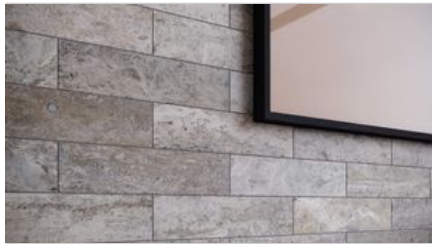

Tiles by Kia

PRODUCT
SILVER ASH 3X12

Stone | 3"x12" | Travertine

ROOM SCENES

TECHNICAL DATA

CODE: AS5000-03920
NAME: Silver Ash 3x12
SIZE: 3"x12"
SERIES: Silver Ash
FINISH: Filled & Honed
BILLING UNIT: SF
EDGE: Straight Edge
FAMILY: Stone
SUITABLE FOR: Indoor|Shower
TYPOLOGY: Travertine
TYPE OF PIECE: Field Tile
USE: Floor and Wall