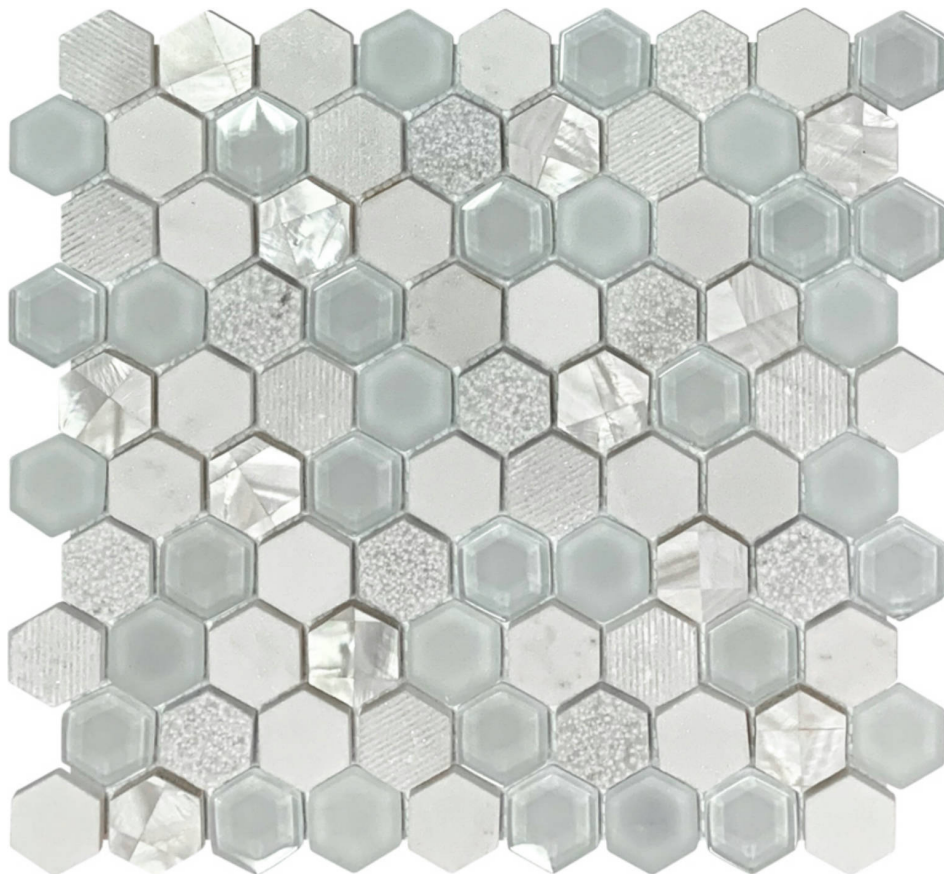

# Tiles by Kia

---

### HEXAGON GLASS MARBLE & MOTHER PEARL WHITE MIX MOSAIC

---

Mosaic and Decorative Tile | 12"x12" | Mixed Materials

## TECHNICAL DATA

CODE: RVCHAWM175  
NAME: Hexagon Glass Marble & Mother Pearl White Mix Mosaic  
SIZE: 12"x12"  
SERIES: Chelsea Collection  
LOOK: Multi-Look Mosaics  
BILLING UNIT: SH  
FAMILY: Mosaic and Decorative Tile  
SUITABLE FOR: Backsplash, Indoor, Shower  
TYPOLOGY: Mixed Materials  
TYPE OF PIECE: Mosaic  
USE: Floor and Wall