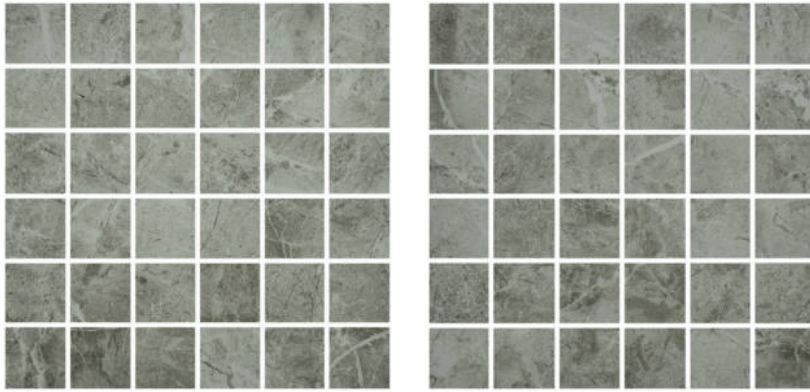

### 2X2 CARBON MOSAIC

---

Tile | 12"x12" | Glazed Porcelain

## GRAPHIC VARIETY