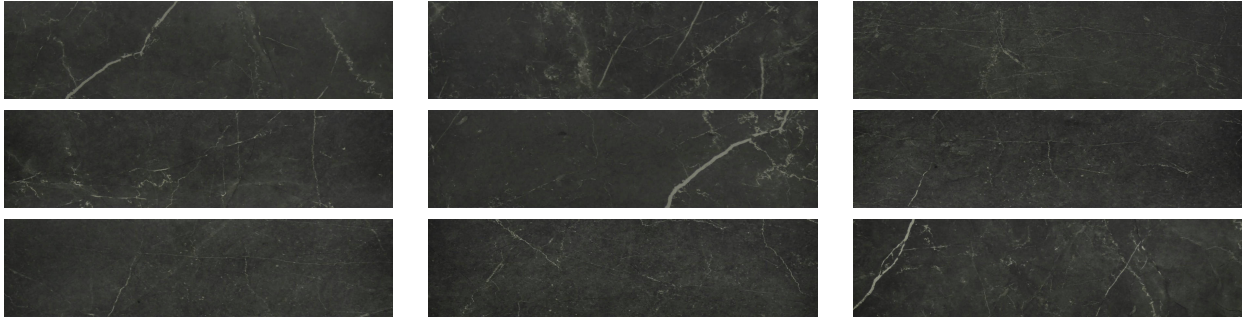

Tiles by Kia

PRODUCT TIVOLI NERO POLISHED 3X12 BULLNOSE

Tile | 3"x12" | Glazed Porcelain

GRAPHIC VARIETY

TECHNICAL DATA

CODE: QULX-TI-SBPN
NAME: Tivoli Nero Polished 3X12 Bullnose
SIZE: 3"x12"
SERIES: Luxury
FINISH: Polished
LOOK: Marble Look
BILLING UNIT: PC
EDGE: Rectified
FAMILY: Tile
STYLE: Contemporary
SUITABLE FOR: Backsplash|Indoor|Shower
TYPOLOGY: Glazed Porcelain
TYPE OF PIECE: Bullnose
USE: Floor and Wall