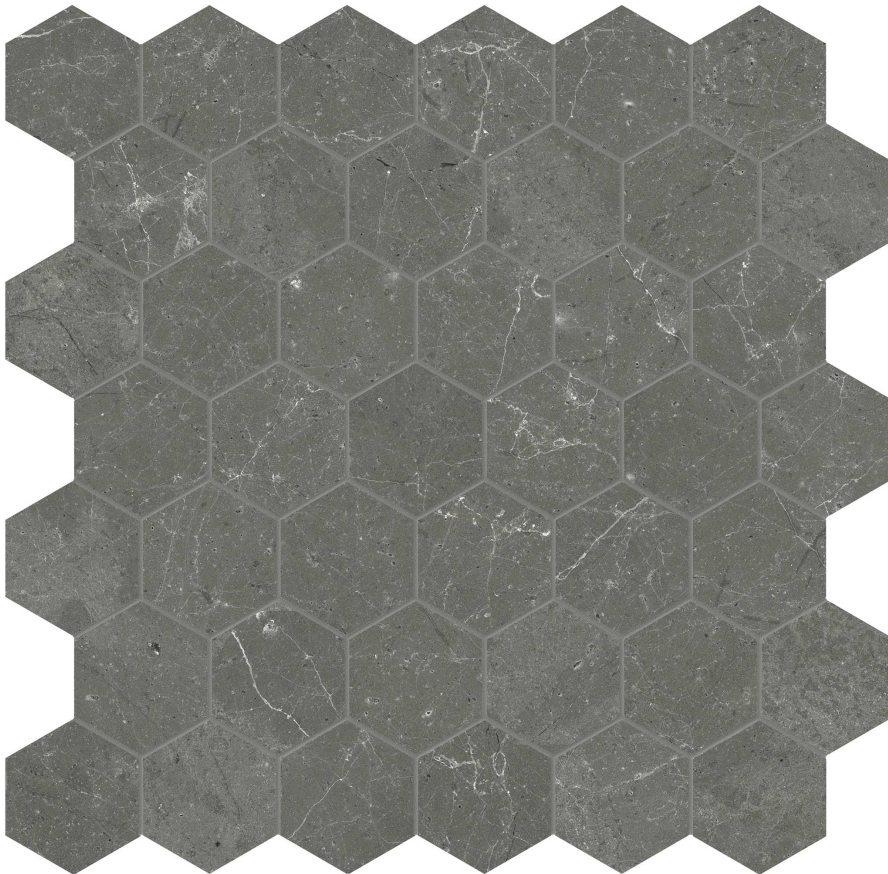

Tiles by Kia

PRODUCT STARK CARBON 2 HEXAGON MOSAIC

Stone | 12"x12" | Marble

TECHNICAL DATA

CODE: AS5001-03180

NAME: Stark Carbon 2 Hexagon Mosaic

SIZE: 12"x12"

SERIES: Stark Carbon

FINISH: Polished

BILLING UNIT: SF

FAMILY: Stone

MOSAIC CHIP SIZE: 2"x2"

SUITABLE FOR: Indoor|Shower

TYPOLOGY: Marble

TYPE OF PIECE: Mosaic

USE: Floor and Wall