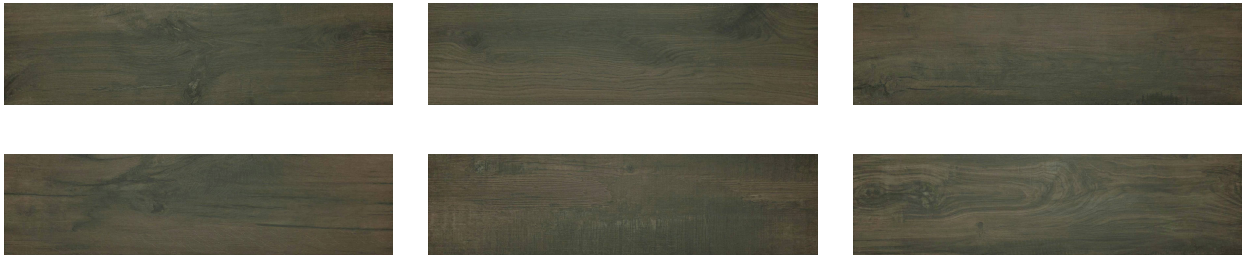

Tiles by Kia

PRODUCT
8X33 DENALI NOCE

Tile | 8"x33" | Porcelain

GRAPHIC VARIETY

ROOM SCENES

TECHNICAL DATA

CODE: QUCA-DE-1
NAME: 8X33 Denali Noce
SIZE: 8"x33"
SERIES: Cabin
FINISH: Matt
LOOK: Wood Look
BILLING UNIT: SF
FAMILY: Tile
PEI: 5
STYLE: Contemporary
SUITABLE FOR: Indoor
TYPOLOGY: Porcelain
TYPE OF PIECE: Field Tile
USE: Floor and Wall