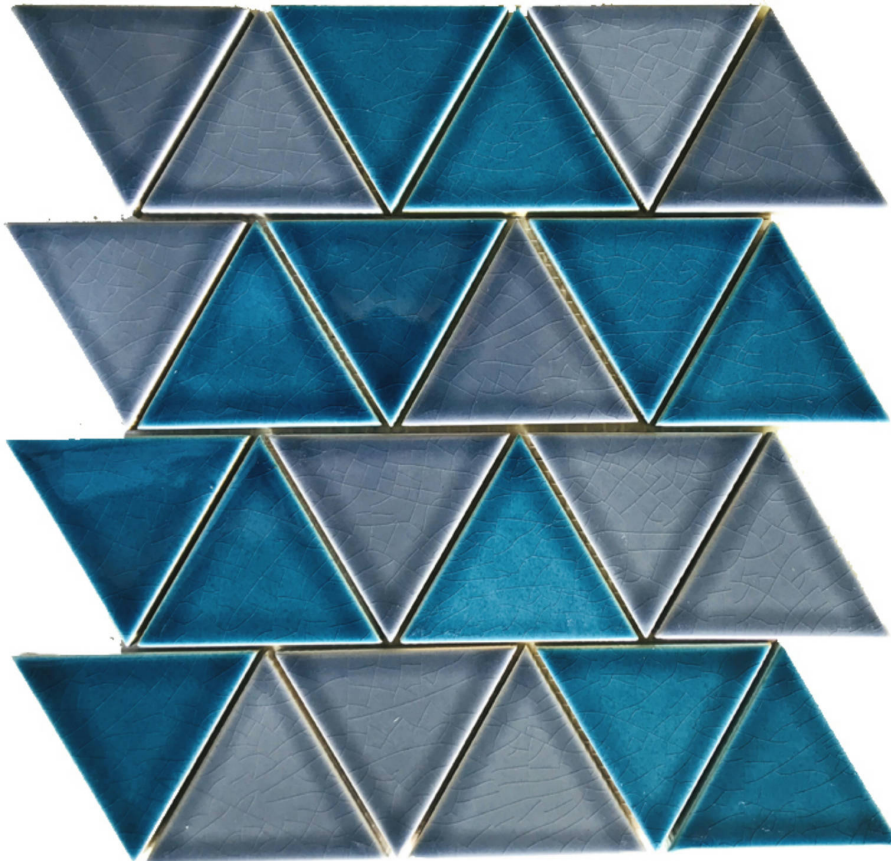

### 3\" TRIANGULAR GLAZED CERAMIC GREY BLUE MOSAIC

---

Mosaic and Decorative Tile | 11.8\"x11.8\" | Ceramic

### TECHNICAL DATA

CODE: RVCHAWC047  
NAME: 3" Triangular Glazed Ceramic Grey Blue Mosaic  
SIZE: 11.8"x11.8"  
SERIES: Chelsea Collection  
LOOK: Multi-Look Mosaics  
BILLING UNIT: SH  
FAMILY: Mosaic and Decorative Tile  
SUITABLE FOR: Backsplash, Indoor, Shower  
TYPOLOGY: Ceramic  
TYPE OF PIECE: Mosaic  
USE: Wall only