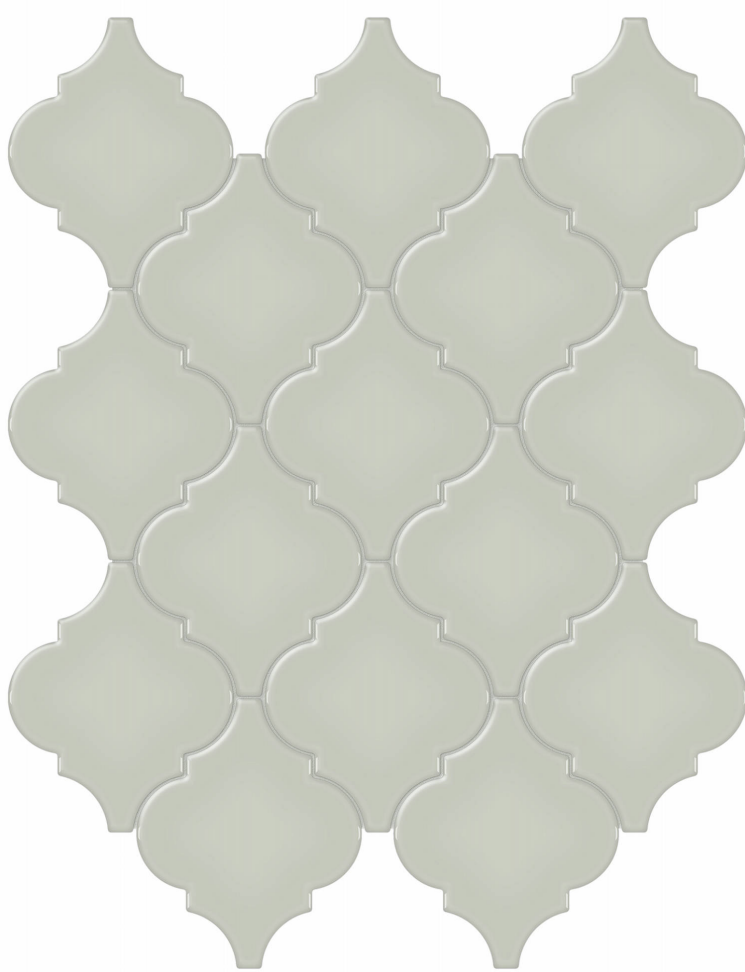

Tiles by Kia

PRODUCT

SOFT SAGE GLOSSY ARABESQUE MOSAIC

Tile | 10.43"x13.31" | Porcelain

TECHNICAL DATA

CODE: QUTR-SO-M16G
NAME: Soft Sage Glossy Arabesque Mosaic
SIZE: 10.43"x13.31"
SERIES: Traditions
FINISH: Gloss
LOOK: Mono-Color
BILLING UNIT: SF
FAMILY: Tile
FROST RESISTANCE: Yes
MOSAIC CHIP SIZE: Mesh-Mounted
STYLE: Classic
SUITABLE FOR: Backsplash,Indoor
TYPOLOGY: Porcelain
TYPE OF PIECE: Mosaic
USE: Floor and Wall