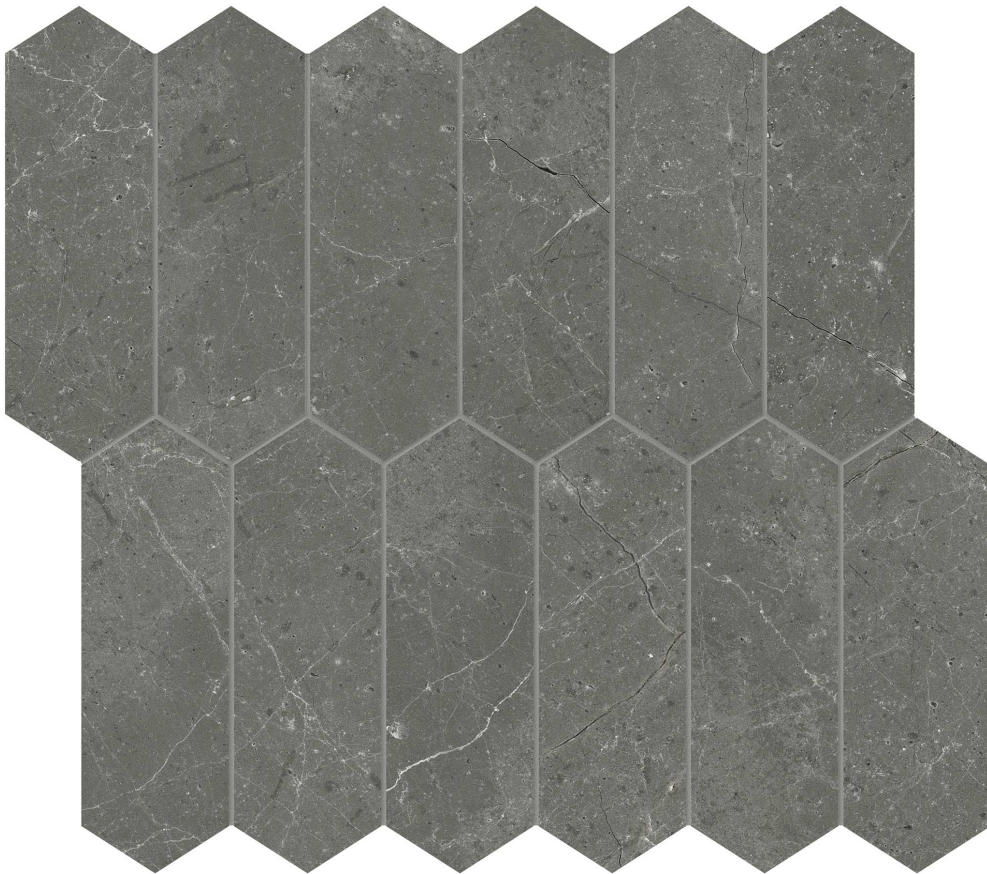

### STARK CARBON 2X6 PICKET MOSAIC

---

Stone | 10.5"x12" | Marble

### TECHNICAL DATA

CODE: AS5001-03200

NAME: Stark Carbon 2x6 Picket Mosaic

SIZE: 10.5"x12"

SERIES: Stark Carbon

FINISH: Polished

BILLING UNIT: SF

FAMILY: Stone

MOSAIC CHIP SIZE: 2"x6"

SUITABLE FOR: Indoor|Shower

TYPOLOGY: Marble

TYPE OF PIECE: Mosaic

USE: Floor and Wall

NOTES: Sheet size shown is approximate. Actual dimensions refer to individual mosaic chips.