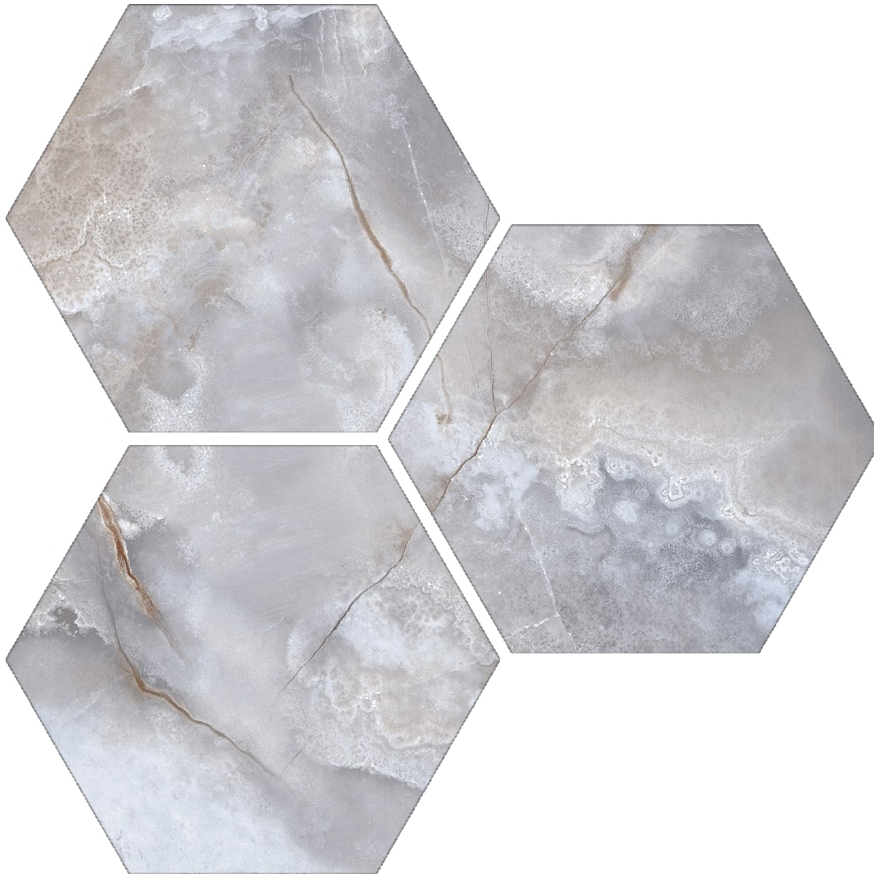

Tiles by Kia

PRODUCT

TREASURE BLUE DREAM ONYX 6" CARVED HEXAGON

Tile | 6"x6" | Porcelain

GRAPHIC VARIETY

TECHNICAL DATA

CODE: QUTS-BL-5C
NAME: Treasure Blue Dream Onyx 6" Carved Hexagon
SIZE: 6"x6"
SERIES: Treasure
FINISH: Carved
LOOK: Marble Look
BILLING UNIT: SF
FAMILY: Tile
FROST RESISTANCE: Yes
PEI: 4
SHADE VARIATION: V4
STYLE: Contemporary
SUITABLE FOR: Indoor, Shower, Backsplash
TYPOLOGY: Porcelain
TYPE OF PIECE: Field Tile
USE: Floor and Wall