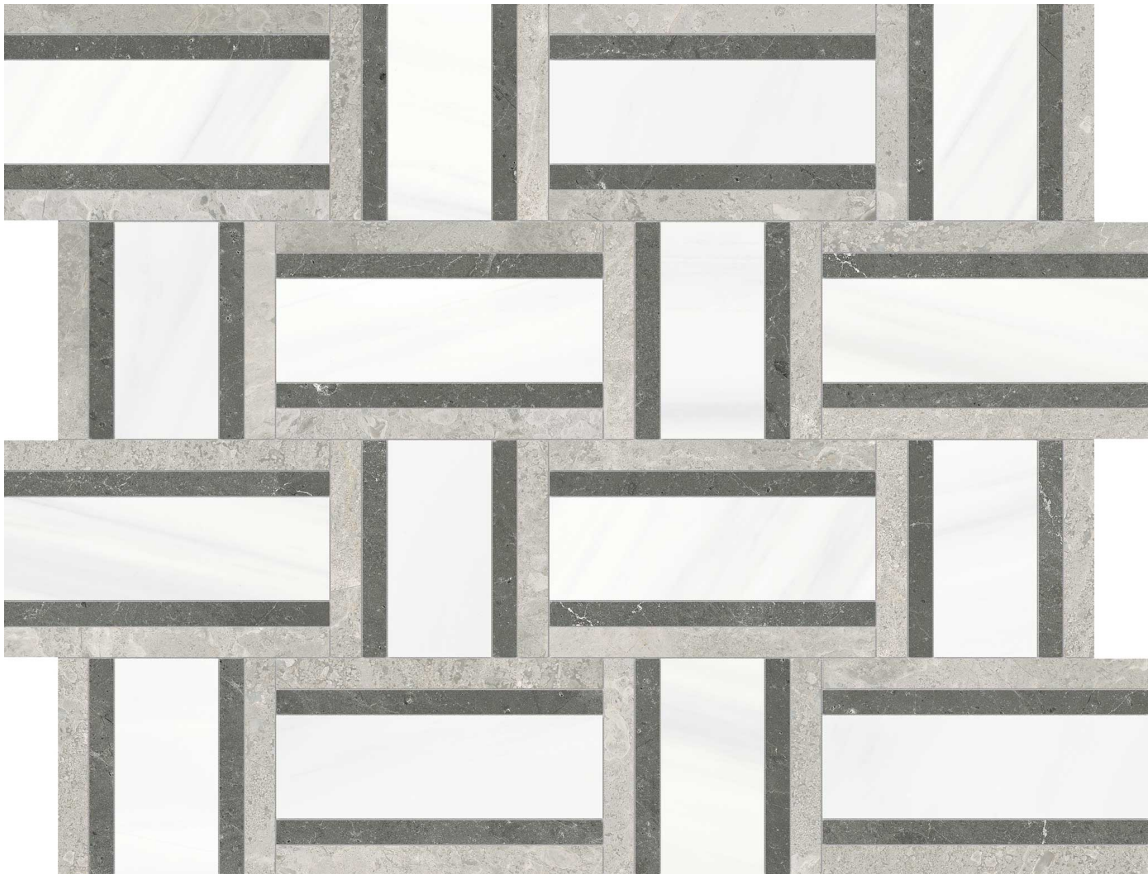

Tiles by Kia

PRODUCT
UTOPIO CESTO MIST MOSAIC

Stone | 11.8"x14.75" | Natural Stone

TECHNICAL DATA

CODE: AS5001-04230

NAME: Utopio Cesto Mist Mosaic

SIZE: 11.8"x14.75"

SERIES: Utopio

FINISH: Polished & Honed

BILLING UNIT: SF

FAMILY: Stone

SUITABLE FOR: Indoor|Shower

TYPOLOGY: Natural Stone

TYPE OF PIECE: Mosaic

USE: Floor and Wall

NOTES: Mosaic sheet sizes are nominal and may vary slightly due to standard manufacturing tolerances.